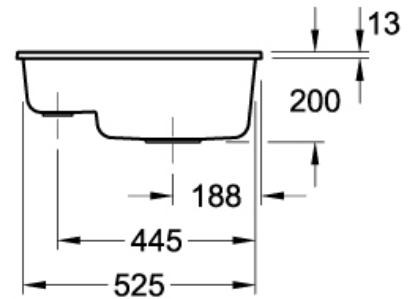

SUBWAY XU 1 & 1/3 BOWL UNDER COUNTER SINK

Product Image	Technical Specification
---------------	-------------------------

Description

Subway XU 1 & 1/3 Bowl Under Counter Sink

675801R1CB Subway XU 1 & 1/3 Bowl Under Counter Sink Ceramic Plus with overflow & basket waste fittings.