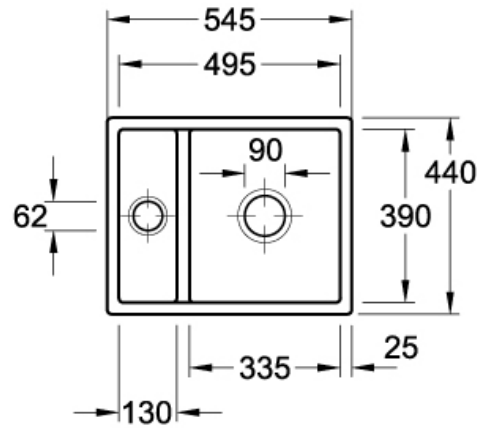

SUBWAY XU 1 & 1/3 BOWL UNDER COUNTER SINK

Product Image	Technical Specification
---------------	-------------------------

Description

Subway XU 1 & 1/3 Bowl Under Counter Sink

675801R1CB Subway XU 1 & 1/3 Bowl Under Counter Sink Ceramic Plus with overflow & basket waste fittings.