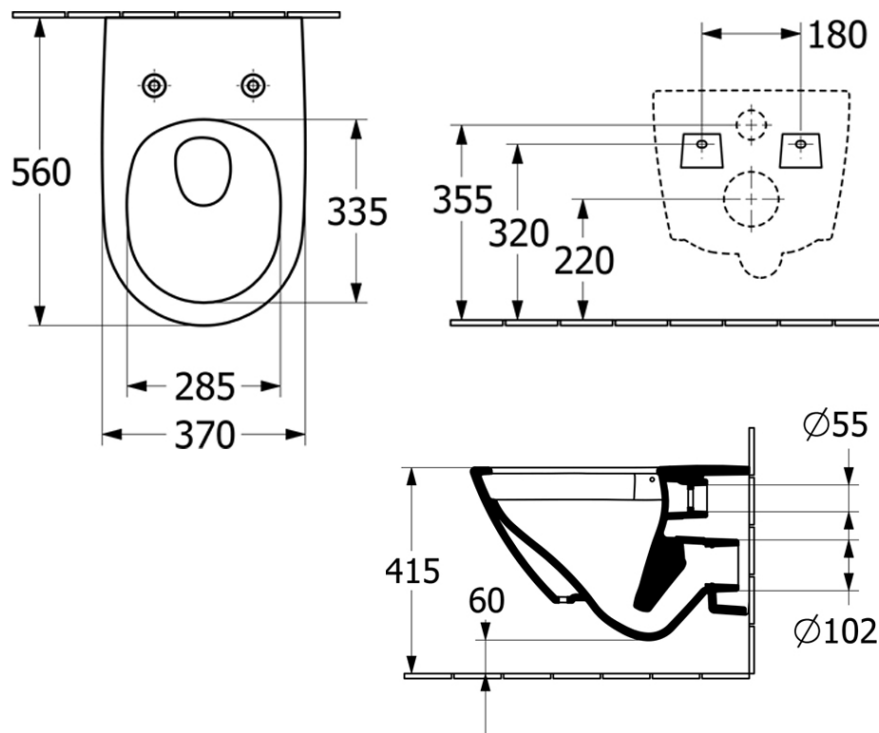

Subway 3.0 TwistFlush Wall Hung Toilet

Product Image

Product Details

Slim Seat

Standard Seat

Code:	4670T001L4B
Brand:	Villeroy & Boch
Range:	Subway 3.0
Warranty:	10 Years*
Product Width:	N/A
Product Depth:	N/A
WELS:	4 Star 4.5 LPM, Reg #: L07177

Technical Specification

*Please visit argentaust.com.au/warranty to view the full warranty

Note: All dimensions are in millimetres and are subject to normal manufacturing variations. Always use the physical product measurements for cut-outs and rough-ins as the technical details shown may differ from the actual product. Use acetic cured silicone sealant. Do not use epoxy type adhesives. Clean with damp cloth. Do not use abrasive cleaners, liquids or pastes.