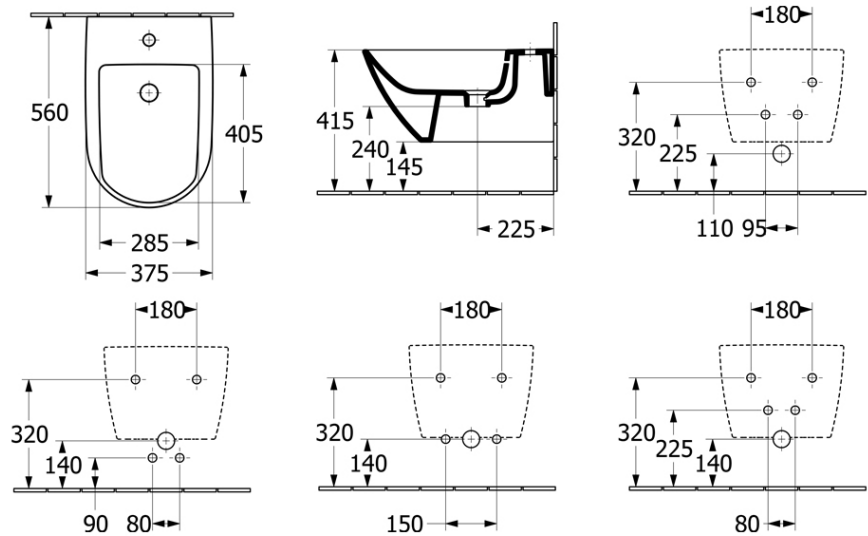

Product Image

Product Details

Code:	44700001
Brand:	Villeroy & Boch
Range:	SUBWAY 3.0
Warranty:	10 Years*
Product Width:	N/A
Product Depth:	N/A
WELS:	0 Star 0.0/0.0L 0.0L avg flush, Reg #:

Additional Features

Required Product
MATCHING WALL HUNG TOILET

Recommended Products
SUBWAY 3.0 4670 SERIES

Additional Notes
• SLIM EDGE DESIGN

Technical Specification

Note: All dimensions are in millimetres and are subject to normal manufacturing variations. Always use the physical product measurements for cut-outs and rough-ins as the technical details shown may differ from the actual product. Use acetic cured silicone sealant. Do not use epoxy type adhesives. Clean with damp cloth. Do not use abrasive cleaners, liquids or pastes.