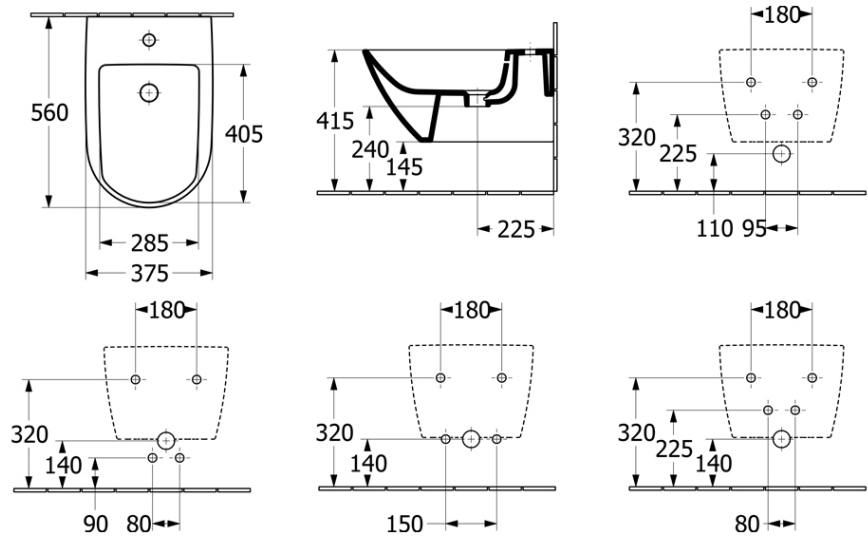

## Product Details

<b>Code:</b>	<b>447000R1</b>
Brand:	Villeroy & Boch
Range:	SUBWAY 3.1
Warranty:	10 Years*
Product Width:	N/A
Product Depth:	N/A
WELS:	0 Star 0.0/0.0L 0.0L avg flush, Reg #:

## Technical Specification

*Note: All dimensions are in millimetres and are subject to normal manufacturing variations. Always use the physical product measurements for cut-outs and rough-ins as the technical details shown may differ from the actual product. Use acetic cured silicone sealant. Do not use epoxy type adhesives. Clean with damp cloth. Do not use abrasive cleaners, liquids or pastes.*