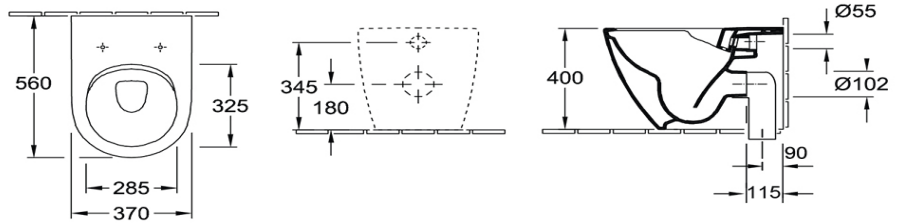

Subway 3.0 TwistFlush Wall Faced Toilet

Product Image

Product Details

Standard Seat

Slim Seat

Code: 4671T101S4B
Brand: Villeroy & Boch
Range: Subway 3.0
Warranty: 10 Years*
Product Width: 370 mm
Product Depth: 595 mm
WELS: 4 Star 4.5 LPM, Reg #: L07242

Additional Features

Technical Specification

Additional Notes

- TwistFlush
- Fully Smooth Sided
- Soft Close Seat

*Please visit argentaust.com.au/warranty to view the full warranty

Note: All dimensions are in millimetres and are subject to normal manufacturing variations. Always use the physical product measurements for cut-outs and rough-ins as the technical details shown may differ from the actual product. Use acetic cured silicone sealant. Do not use epoxy type adhesives. Clean with damp cloth. Do not use abrasive cleaners, liquids or pastes.