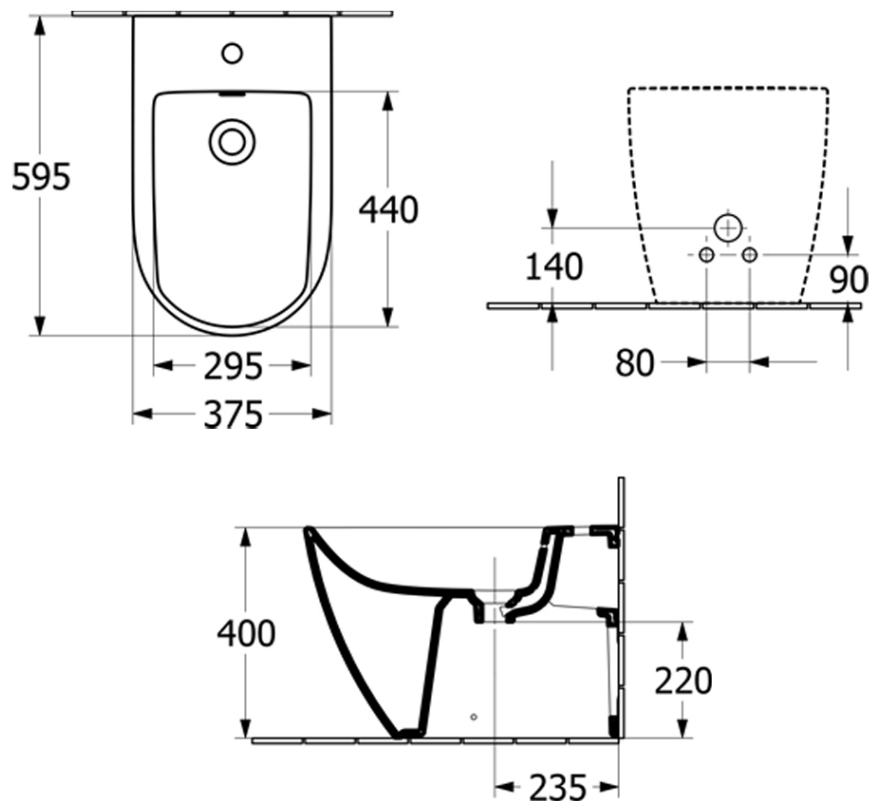

## Product Details

<b>Code:</b>	<b>44710001CB</b>
Brand:	Villeroy & Boch
Range:	SUBWAY 3.0
Warranty:	10 Years*
Product Width:	N/A
Product Depth:	N/A
WELS:	N/A

## Technical Specification

*Note: All dimensions are in millimetres and are subject to normal manufacturing variations. Always use the physical product measurements for cut-outs and rough-ins as the technical details shown may differ from the actual product. Use acetic cured silicone sealant. Do not use epoxy type adhesives. Clean with damp cloth. Do not use abrasive cleaners, liquids or pastes.*