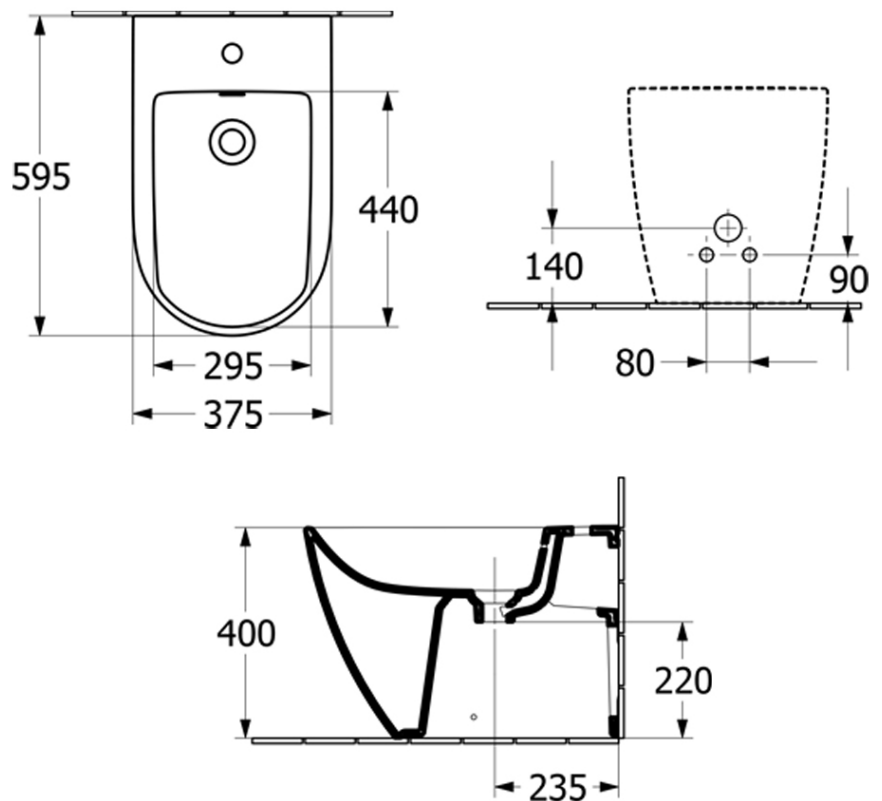

Product Image

Product Details

Code:	447100R1CB
Brand:	Villeroy & Boch
Range:	SUBWAY 3.0
Warranty:	10 Years*
Product Width:	N/A
Product Depth:	N/A
WELS:	N/A

Additional Features

Required Product
MATCHING WALL FACED OR BTW TOILET

Recommended Products
SUBWAY 3.0 4671 SERIES

Additional Notes
• SLIM EDGE DESIGN

Technical Specification

Note: All dimensions are in millimetres and are subject to normal manufacturing variations. Always use the physical product measurements for cut-outs and rough-ins as the technical details shown may differ from the actual product. Use acetic cured silicone sealant. Do not use epoxy type adhesives. Clean with damp cloth. Do not use abrasive cleaners, liquids or pastes.