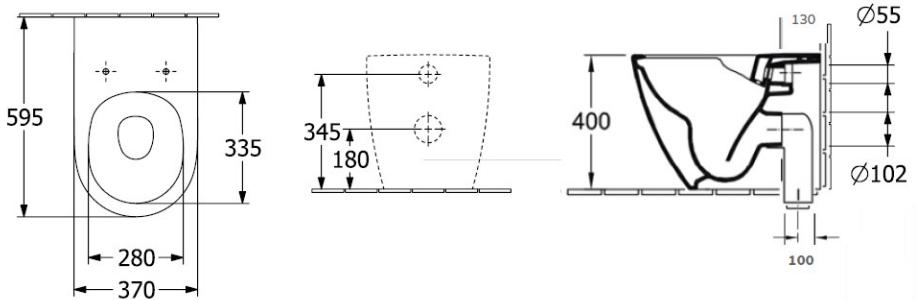

# Subway 3.0 TwistFlush Wall Faced Toilet

Stone White | P Trap | TwistFlush | CeramicPlus | Slim Seat

**Product Image** **Product Details**

**Code:** 4671T1RWS4BMW  
**Brand:** Villeroy & Boch  
**Range:** Subway 3.0  
**Warranty:** 10 Years\*  
**Product Width:** 370 mm  
**Product Depth:** 595 mm  
**WELS:** 4 Star 4.5 LPM, Reg #: L07242

**Additional Features** **Technical Specification**

**Required Product**  
 Matching In Wall Cistern

**Recommended Products**  
 ViConnect 92233300 or 92233400  
 Cistern with E100 E200 or E300  
 Flushplate

**Additional Notes**

- TwistFlush
- Fully Smooth Sided
- CeramicPlus
- Slim Seat

**Installation Instructions**

- \* S trap set out 100mm
- \* P Trap set Out 180mm
- \* S Trap Set out 160-180mm with B8080 Vario order separately