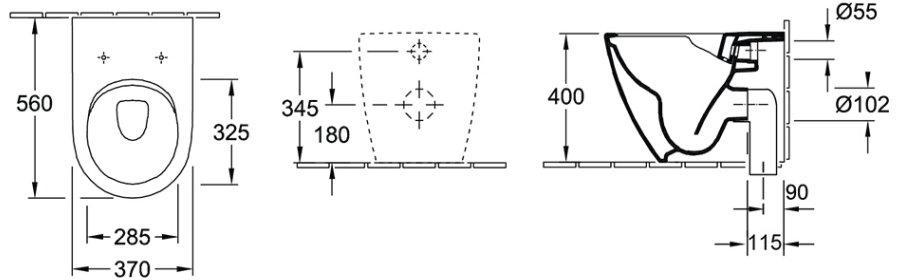

Subway 3.0 TwistFlush Wall Faced Toilet

S Trap | TwistFlush | Slim Seat

Product Image

Product Details

Code:	4671T101L4B
Brand:	Villeroy & Boch
Range:	Subway 3.0
Warranty:	10 Years*
Product Width:	370 mm
Product Depth:	595 mm
WELS:	4 Star 4.5 LPM, Reg #: L07242

Additional Features

Technical Specification

Required Product

Matching In Wall Cistern

Recommended Products

ViConnect 92233300 or 92233400
Cistern with E100 E200 or E300
Flushplate

Additional Notes

- TwistFlush
- Fully Smooth Sided
- Slim Seat

*Please visit argentaust.com.au/warranty to view the full warranty

Note: All dimensions are in millimetres and are subject to normal manufacturing variations. Always use the physical product measurements for cut-outs and rough-ins as the technical details shown may differ from the actual product. Use acetic cured silicone sealant. Do not use epoxy type adhesives. Clean with damp cloth. Do not use abrasive cleaners, liquids or pastes.