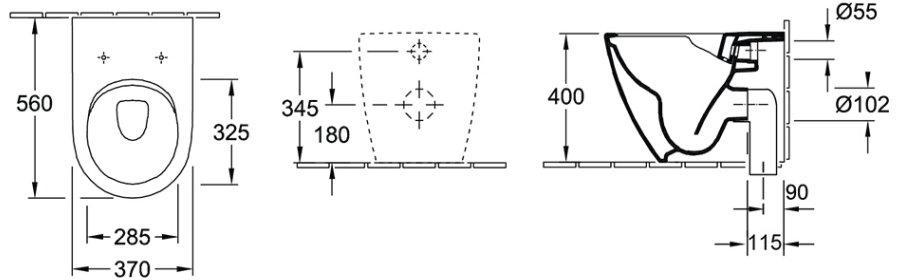

Subway 3.0 TwistFlush Wall Faced Toilet

S Trap | TwistFlush | CeramicPlus | Slim Seat

Product Image

Product Details

Code:	4671T1R1L4B
Brand:	Villeroy & Boch
Range:	Subway 3.0
Warranty:	10 Years*
Product Width:	370 mm
Product Depth:	595 mm
WELS:	4 Star 4.5 LPM, Reg #: L07242

Additional Features

Technical Specification

Required Product

Matching In Wall Cistern

Recommended Products

ViConnect 92233300 or 92233400
Cistern with E100 E200 or E300
Flushplate

Additional Notes

- TwistFlush
- Fully Smooth Sided
- CeramicPlus
- Slim Seat

*Please visit argentaust.com.au/warranty to view the full warranty

Note: All dimensions are in millimetres and are subject to normal manufacturing variations. Always use the physical product measurements for cut-outs and rough-ins as the technical details shown may differ from the actual product. Use acetic cured silicone sealant. Do not use epoxy type adhesives. Clean with damp cloth. Do not use abrasive cleaners, liquids or pastes.