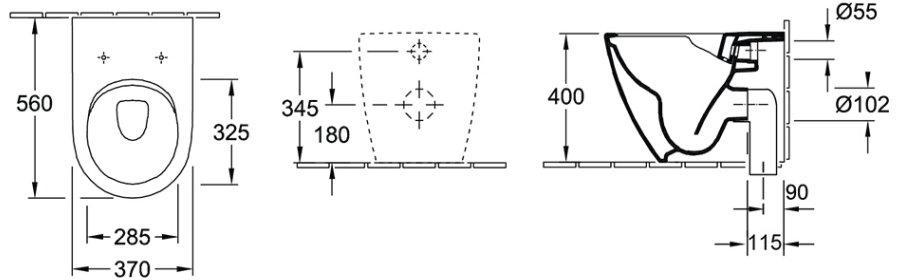

Subway 3.0 TwistFlush Wall Faced Toilet

S Trap | TwistFlush | CeramicPlus | Soft Close Seat

Product Image

Product Details

Code:	4671T1R1S4B
Brand:	Villeroy & Boch
Range:	Subway 3.0
Warranty:	10 Years*
Product Width:	370 mm
Product Depth:	595 mm
WELS:	4 Star 4.5 LPM, Reg #: L07242

Additional Features

Technical Specification

Required Product

Matching In Wall Cistern

Recommended Products

ViConnect 92233300 or 92233400
Cistern with E100 E200 or E300
Flushplate

Additional Notes

- TwistFlush
- Fully Smooth Sided
- CeramicPlus
- Soft Close Seat

*Please visit argentaust.com.au/warranty to view the full warranty

Note: All dimensions are in millimetres and are subject to normal manufacturing variations. Always use the physical product measurements for cut-outs and rough-ins as the technical details shown may differ from the actual product. Use acetic cured silicone sealant. Do not use epoxy type adhesives. Clean with damp cloth. Do not use abrasive cleaners, liquids or pastes.