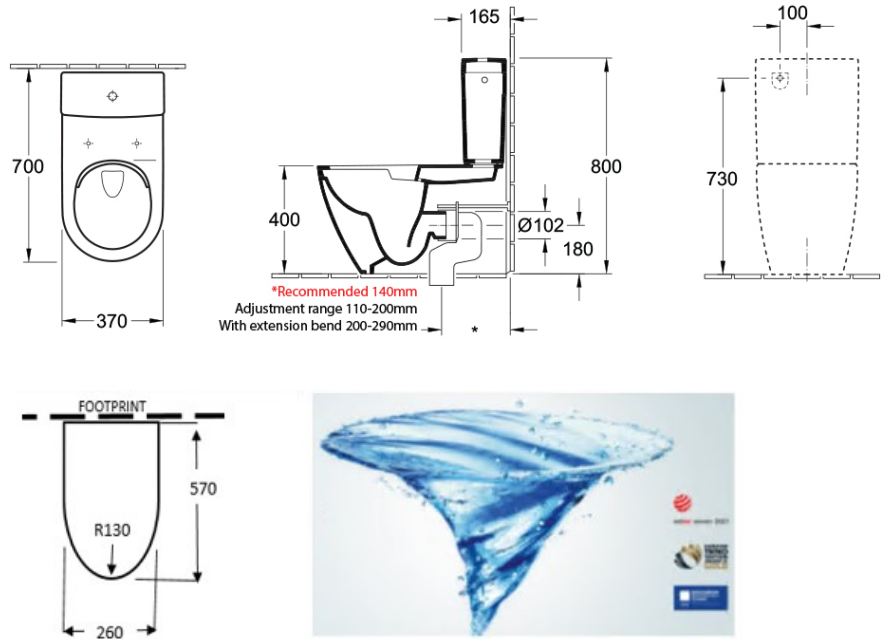

Subway 3.0 TwistFlush BTW Toilet S Trap

Slim Seat | CeramicPlus

Product Image **Product Details**

Code: 4672T1R1L4B
Brand: Villeroy & Boch
Range: Subway 3.0
Warranty: 10 Years*
Product Width: 370 mm
Product Depth: 700 mm
WELS: 4 Star 3.5 LPM, Reg #: L04768

Additional Features **Technical Specification**

Required Product

Recommended Products
 Matching Villeroy & Boch Basin, Flush Button Options, 8L289868 White, 8L289861 Chrome

Additional Notes

- TwistFlush Technology
- CeramicPlus Easy Clean Finish
- Soft Close seat

Installation Instructions

- * Rec set out 140mm
- * S trap set out 110 - 200mm
- * 200 - 290mm with Optional B8080 Vario

*Please visit argentaust.com.au/warranty to view the full warranty

Note: All dimensions are in millimetres and are subject to normal manufacturing variations. Always use the physical product measurements for cut-outs and rough-ins as the technical details shown may differ from the actual product. Use acetic cured silicone sealant. Do not use epoxy type adhesives. Clean with damp cloth. Do not use abrasive cleaners, liquids or pastes.