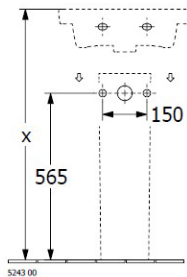

Subway 3.0 450 Handwash Basin

1 Tap hole, Slot Overflow, TitanCeram

Product Image

Product Details

Code:	43704501CB
Brand:	Villeroy & Boch
Range:	Subway 3.0
Warranty:	10 Years*
Product Width:	450 mm
Product Depth:	370 mm
Product Height:	45 mm

Additional Features

Required Product
32mm Waste

Recommended Products
K316-D Pop Up Waste Series

Additional Notes

- TitanCeram Slim Edge Basin with Offset Slot Overflow

Installation Instructions

* Supplied with 9961 Mounting set

Technical Specification

*Please visit argentaust.com.au/warranty to view the full warranty

Note: All dimensions are in millimetres and are subject to normal manufacturing variations. Always use the physical product measurements for cut-outs and rough-ins as the technical details shown may differ from the actual product. Use acetic cured silicone sealant. Do not use epoxy type adhesives. Clean with damp cloth. Do not use abrasive cleaners, liquids or pastes.