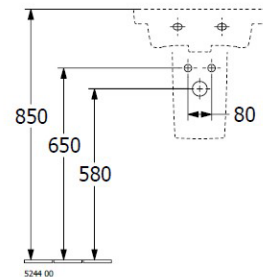

Subway 3.0 450 Handwash Basin

1 Tap hole, Slot Overflow, TitanCeram

Product Image

Product Details

Code:	43704501CB
Brand:	Villeroy & Boch
Range:	Subway 3.0
Warranty:	10 Years*
Product Width:	450 mm
Product Depth:	370 mm
Product Height:	45 mm

Additional Features

Required Product
32mm Waste

Recommended Products
K316-D Pop Up Waste Series

Additional Notes

- TitanCeram Slim Edge Basin with Offset Slot Overflow

Installation Instructions

* Supplied with 9961 Mounting set

Technical Specification

*Please visit argentaust.com.au/warranty to view the full warranty

Note: All dimensions are in millimetres and are subject to normal manufacturing variations. Always use the physical product measurements for cut-outs and rough-ins as the technical details shown may differ from the actual product. Use acetic cured silicone sealant. Do not use epoxy type adhesives. Clean with damp cloth. Do not use abrasive cleaners, liquids or pastes.