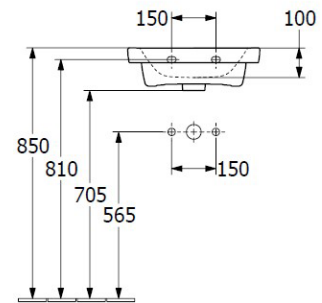

Subway 3.0 450 Handwash Basin

1 Tap hole, Slot Overflow, TitanCeram

Product Image

Product Details

Code:	43704501CB
Brand:	Villeroy & Boch
Range:	Subway 3.0
Warranty:	10 Years*
Product Width:	450 mm
Product Depth:	370 mm
Product Height:	45 mm

Additional Features

Required Product
32mm Waste

Recommended Products
K316-D Pop Up Waste Series

Additional Notes

- TitanCeram Slim Edge Basin with Offset Slot Overflow

Installation Instructions

* Supplied with 9961 Mounting set

Technical Specification

*Please visit argentaust.com.au/warranty to view the full warranty

Note: All dimensions are in millimetres and are subject to normal manufacturing variations. Always use the physical product measurements for cut-outs and rough-ins as the technical details shown may differ from the actual product. Use acetic cured silicone sealant. Do not use epoxy type adhesives. Clean with damp cloth. Do not use abrasive cleaners, liquids or pastes.