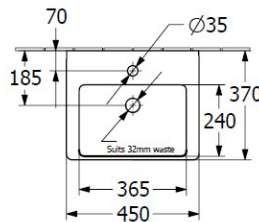

Additional Features

Required Product
32mm Waste

Recommended Products
K316-D Pop Up Waste Series

Additional Notes

- TitanCeram Slim Edge Basin with Offset Slot Overflow

Installation Instructions

* Supplied with 9961 Mounting set

Technical Specification

*Please visit argentaust.com.au/warranty to view the full warranty

Note: All dimensions are in millimetres and are subject to normal manufacturing variations. Always use the physical product measurements for cut-outs and rough-ins as the technical details shown may differ from the actual product. Use acetic cured silicone sealant. Do not use epoxy type adhesives. Clean with damp cloth. Do not use abrasive cleaners, liquids or pastes.