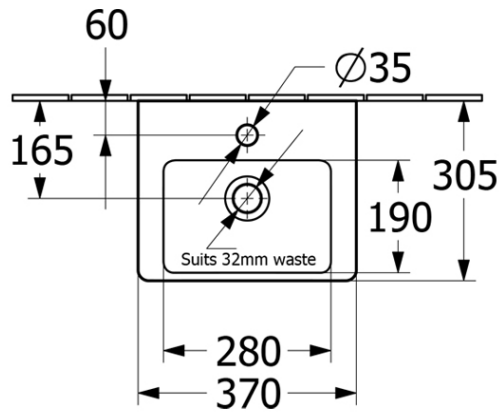

Subway 3.0 370 Handwash Basin

1 Taphole, Slot Overflow, TitanCeram

Product Image

Product Details

Code:	43703701CB
Brand:	Villeroy & Boch
Range:	Subway 3.0
Warranty:	10 Years*
Product Width:	370 mm
Product Depth:	305 mm
WELS:	N/A

Additional Features

Required Product
32mm Waste

Recommended Products
K316-D Pop Up Waste Series

Additional Notes

- TitanCeram Slim Edge Basin with Offset Slot Overflow

Installation Instructions

* Supplied with 9961 Mounting set

Technical Specification

*Please visit argentaust.com.au/warranty to view the full warranty

Note: All dimensions are in millimetres and are subject to normal manufacturing variations. Always use the physical product measurements for cut-outs and rough-ins as the technical details shown may differ from the actual product. Use acetic cured silicone sealant. Do not use epoxy type adhesives. Clean with damp cloth. Do not use abrasive cleaners, liquids or pastes.