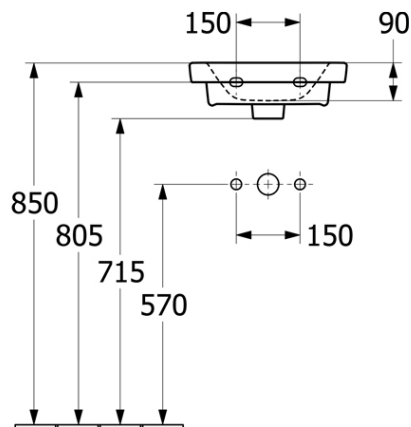

Subway 3.0 370 Handwash Basin

1 Taphole, Slot Overflow, TitanCeram

Product Image

Product Details

Code:	43703701CB
Brand:	Villeroy & Boch
Range:	Subway 3.0
Warranty:	10 Years*
Product Width:	370 mm
Product Depth:	305 mm
WELS:	N/A

Additional Features

Required Product
32mm Waste

Recommended Products
K316-D Pop Up Waste Series

Additional Notes

- TitanCeram Slim Edge Basin with Offset Slot Overflow

Installation Instructions

* Supplied with 9961 Mounting set

Technical Specification

*Please visit argentaust.com.au/warranty to view the full warranty

Note: All dimensions are in millimetres and are subject to normal manufacturing variations. Always use the physical product measurements for cut-outs and rough-ins as the technical details shown may differ from the actual product. Use acetic cured silicone sealant. Do not use epoxy type adhesives. Clean with damp cloth. Do not use abrasive cleaners, liquids or pastes.