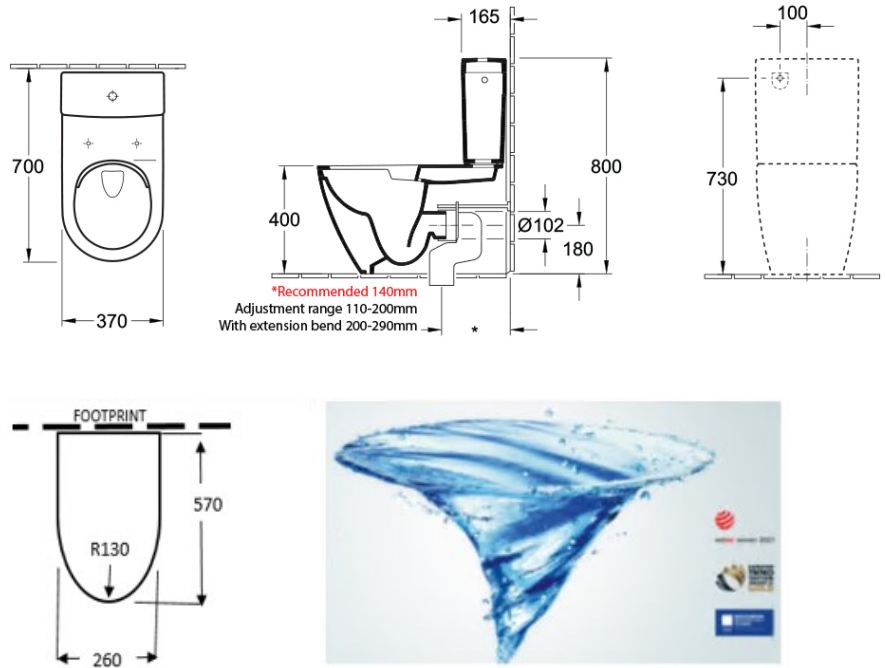

Subway 3.0 TwistFlush BTW Toilet S Trap

Slim Seat

Product Image

Product Details

Code:	4672T101L4B
Brand:	Villeroy & Boch
Range:	Subway 3.0
Warranty:	10 Years*
Product Width:	370 mm
Product Depth:	700 mm
WELS:	4 Star 3.5 LPM, Reg #: L04768

Additional Features

Required Product

Recommended Products

Matching Villeroy & Boch Basin, Flush Button Options, 8L289868 White, 8L289861 Chrome

Additional Notes

- TwistFlush Technology
- CeramicPlus Easy Clean Finish
- Slim Soft Close seat

Installation Instructions

- * Rec set out 140mm
- * S trap set out 110 - 200mm
- * 200 - 290mm with Optional B8080 Vario

Technical Specification

Note: All dimensions are in millimetres and are subject to normal manufacturing variations. Always use the physical product measurements for cut-outs and rough-ins as the technical details shown may differ from the actual product. Use acetic cured silicone sealant. Do not use epoxy type adhesives. Clean with damp cloth. Do not use abrasive cleaners, liquids or pastes.