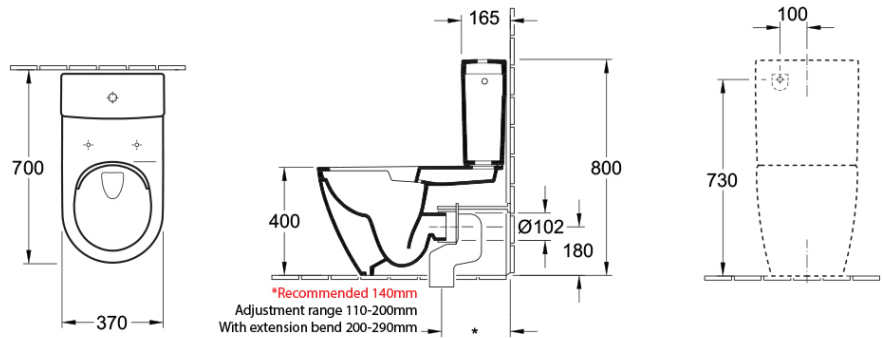

Subway 3.0 TwistFlush BTW Toilet S Trap

Slim Seat | CeramicPlus

Product Image

Product Details

Code:	4672T1R1L4B
Brand:	Villeroy & Boch
Range:	Subway 3.0
Warranty:	10 Years*
Product Width:	370 mm
Product Depth:	700 mm
WELS:	4 Star 3.5 LPM, Reg #: L04768

Additional Features

Required Product

Recommended Products
MATCHING BASIN

Additional Notes

- TwistFlush Technology | CeramicPlus | Slim Seat

Technical Specification

Note: All dimensions are in millimetres and are subject to normal manufacturing variations. Always use the physical product measurements for cut-outs and rough-ins as the technical details shown may differ from the actual product. Use acetic cured silicone sealant. Do not use epoxy type adhesives. Clean with damp cloth. Do not use abrasive cleaners, liquids or pastes.