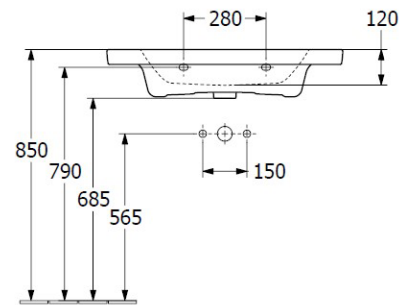

Technical Specification

*Please visit argentaust.com.au/warranty to view the full warranty

Note: All dimensions are in millimetres and are subject to normal manufacturing variations. Always use the physical product measurements for cut-outs and rough-ins as the technical details shown may differ from the actual product. Use acetic cured silicone sealant. Do not use epoxy type adhesives. Clean with damp cloth. Do not use abrasive cleaners, liquids or pastes.