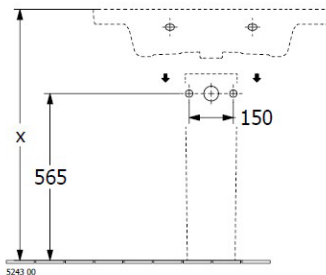

Technical Specification

*Please visit argentaust.com.au/warranty to view the full warranty

Note: All dimensions are in millimetres and are subject to normal manufacturing variations. Always use the physical product measurements for cut-outs and rough-ins as the technical details shown may differ from the actual product. Use acetic cured silicone sealant. Do not use epoxy type adhesives. Clean with damp cloth. Do not use abrasive cleaners, liquids or pastes.