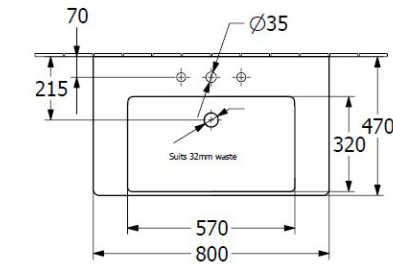

## Technical Specification

\*Please visit [argentaust.com.au/warranty](http://argentaust.com.au/warranty) to view the full warranty

*Note: All dimensions are in millimetres and are subject to normal manufacturing variations. Always use the physical product measurements for cut-outs and rough-ins as the technical details shown may differ from the actual product. Use acetic cured silicone sealant. Do not use epoxy type adhesives. Clean with damp cloth. Do not use abrasive cleaners, liquids or pastes.*