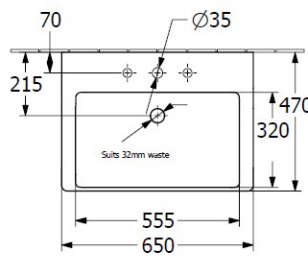

Subway 3.0 650 Wall Basin

Product Image

Product Details

Code:	4A706501CB
Brand:	Villeroy & Boch
Range:	Subway 3.0
Warranty:	10 Years*
Product Width:	650 mm
Product Depth:	470 mm
Product Height:	45 mm

Additional Features

Technical Specification

Required Product
32mm Waste

Recommended Products
K316-D Pop Up Waste Series

Additional Notes

- TitanCeram Slim Edge Basin with Slot Overflow

Installation Instructions

* Supplied with 9961 Mounting set

*Please visit argentaust.com.au/warranty to view the full warranty

Note: All dimensions are in millimetres and are subject to normal manufacturing variations. Always use the physical product measurements for cut-outs and rough-ins as the technical details shown may differ from the actual product. Use acetic cured silicone sealant. Do not use epoxy type adhesives. Clean with damp cloth. Do not use abrasive cleaners, liquids or pastes.