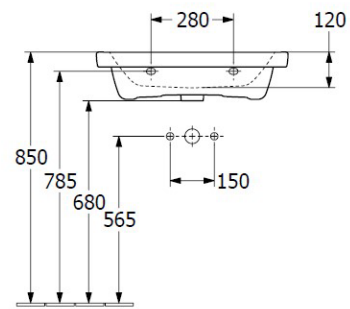

Subway 3.0 650 Wall Basin

Product Image

Product Details

Code:	4A706501CB
Brand:	Villeroy & Boch
Range:	Subway 3.0
Warranty:	10 Years*
Product Width:	650 mm
Product Depth:	470 mm
Product Height:	45 mm

Additional Features

Technical Specification

Required Product
32mm Waste

Recommended Products
K316-D Pop Up Waste Series

Additional Notes

- TitanCeram Slim Edge Basin with Slot Overflow

Installation Instructions

* Supplied with 9961 Mounting set

*Please visit argentaust.com.au/warranty to view the full warranty

Note: All dimensions are in millimetres and are subject to normal manufacturing variations. Always use the physical product measurements for cut-outs and rough-ins as the technical details shown may differ from the actual product. Use acetic cured silicone sealant. Do not use epoxy type adhesives. Clean with damp cloth. Do not use abrasive cleaners, liquids or pastes.