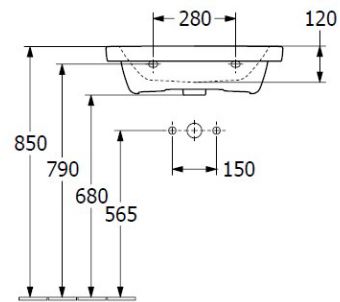

Subway 3.0 600 Wall Basin

Product Image

Product Details

Code:	4A706001CB
Brand:	Villeroy & Boch
Range:	Subway 3.0
Warranty:	10 Years*
Product Width:	600 mm
Product Depth:	470 mm
Product Height:	45 mm

Additional Features

Required Product
32mm Waste

Recommended Products
K316-D Pop Up Waste Series

Additional Notes

- TitanCeram Slim Edge Basin with Slot Overflow

Installation Instructions

* Supplied with 9961 Mounting set

Technical Specification

*Please visit argentaust.com.au/warranty to view the full warranty

Note: All dimensions are in millimetres and are subject to normal manufacturing variations. Always use the physical product measurements for cut-outs and rough-ins as the technical details shown may differ from the actual product. Use acetic cured silicone sealant. Do not use epoxy type adhesives. Clean with damp cloth. Do not use abrasive cleaners, liquids or pastes.