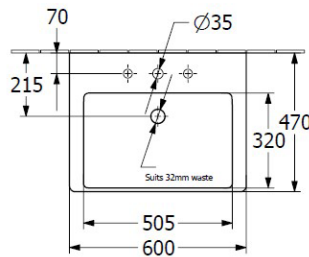

Subway 3.0 600 Wall Basin

Product Image

Product Details

Code:	4A706001CB
Brand:	Villeroy & Boch
Range:	Subway 3.0
Warranty:	10 Years*
Product Width:	600 mm
Product Depth:	470 mm
Product Height:	45 mm

Additional Features

Required Product
32mm Waste

Recommended Products
K316-D Pop Up Waste Series

Additional Notes

- TitanCeram Slim Edge Basin with Slot Overflow

Installation Instructions

* Supplied with 9961 Mounting set

Technical Specification

*Please visit argentaust.com.au/warranty to view the full warranty

Note: All dimensions are in millimetres and are subject to normal manufacturing variations. Always use the physical product measurements for cut-outs and rough-ins as the technical details shown may differ from the actual product. Use acetic cured silicone sealant. Do not use epoxy type adhesives. Clean with damp cloth. Do not use abrasive cleaners, liquids or pastes.