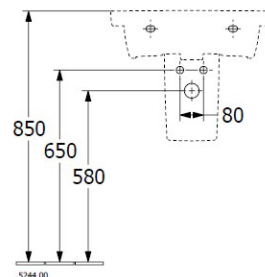

Technical Specification

*Please visit argentaust.com.au/warranty to view the full warranty

Note: All dimensions are in millimetres and are subject to normal manufacturing variations. Always use the physical product measurements for cut-outs and rough-ins as the technical details shown may differ from the actual product. Use acetic cured silicone sealant. Do not use epoxy type adhesives. Clean with damp cloth. Do not use abrasive cleaners, liquids or pastes.