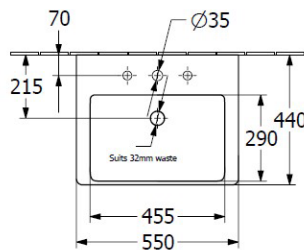

## Technical Specification

\*Please visit [argentaust.com.au/warranty](http://argentaust.com.au/warranty) to view the full warranty

*Note: All dimensions are in millimetres and are subject to normal manufacturing variations. Always use the physical product measurements for cut-outs and rough-ins as the technical details shown may differ from the actual product. Use acetic cured silicone sealant. Do not use epoxy type adhesives. Clean with damp cloth. Do not use abrasive cleaners, liquids or pastes.*