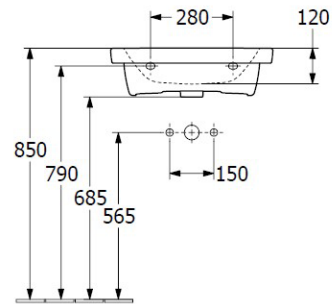

Technical Specification

*Please visit argentaust.com.au/warranty to view the full warranty

Note: All dimensions are in millimetres and are subject to normal manufacturing variations. Always use the physical product measurements for cut-outs and rough-ins as the technical details shown may differ from the actual product. Use acetic cured silicone sealant. Do not use epoxy type adhesives. Clean with damp cloth. Do not use abrasive cleaners, liquids or pastes.