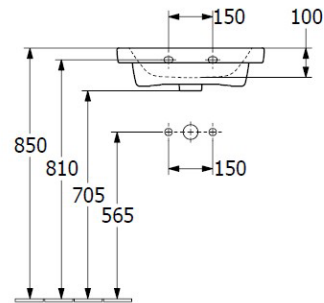

Subway 3.0 500 Wall Basin

Gloss White - Slot Overflow + TitanCeramic

Product Image

Product Details

Code:	43705001CB
Brand:	Villeroy & Boch
Range:	Subway 3.0
Warranty:	10 Years*
Product Width:	500 mm
Product Depth:	400 mm
Product Height:	45 mm

Additional Features

Required Product
32mm Waste

Recommended Products
K316-D Pop Up Waste Series

Additional Notes

- TitanCeram Slim Edge Basin with Offset Slot Overflow

Installation Instructions

* Supplied with 9961 Mounting set

Technical Specification

*Please visit argentaust.com.au/warranty to view the full warranty

Note: All dimensions are in millimetres and are subject to normal manufacturing variations. Always use the physical product measurements for cut-outs and rough-ins as the technical details shown may differ from the actual product. Use acetic cured silicone sealant. Do not use epoxy type adhesives. Clean with damp cloth. Do not use abrasive cleaners, liquids or pastes.