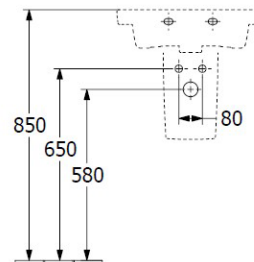

Additional Features

Required Product
32mm Waste

Recommended Products
K316-D Pop Up Waste Series

Additional Notes

- TitanCeram Slim Edge Basin with Offset Slot Overflow

Installation Instructions

* Supplied with 9961 Mounting set

Technical Specification

*Please visit argentaust.com.au/warranty to view the full warranty

Note: All dimensions are in millimetres and are subject to normal manufacturing variations. Always use the physical product measurements for cut-outs and rough-ins as the technical details shown may differ from the actual product. Use acetic cured silicone sealant. Do not use epoxy type adhesives. Clean with damp cloth. Do not use abrasive cleaners, liquids or pastes.