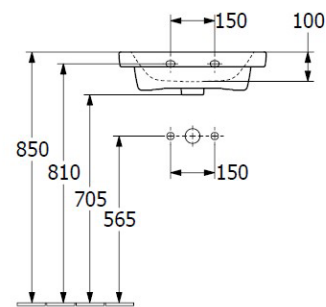

Subway 3.0 500 Wall Basin

Stone White - Slot Overflow + Titan Ceramic

Product Image

Product Details

Code:	437050RWCB
Brand:	Villeroy & Boch
Range:	Subway 3.0
Warranty:	10 Years*
Product Width:	500 mm
Product Depth:	400 mm
Product Height:	45 mm

Additional Features

Required Product
32mm Waste

Recommended Products
K316-D Pop Up Waste Series

Additional Notes

- TitanCeram Slim Edge Basin with Offset Slot Overflow

Installation Instructions

* Supplied with 9961 Mounting set

Technical Specification

*Please visit argentaust.com.au/warranty to view the full warranty

Note: All dimensions are in millimetres and are subject to normal manufacturing variations. Always use the physical product measurements for cut-outs and rough-ins as the technical details shown may differ from the actual product. Use acetic cured silicone sealant. Do not use epoxy type adhesives. Clean with damp cloth. Do not use abrasive cleaners, liquids or pastes.