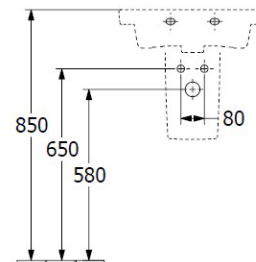

Additional Features

Required Product
32mm Waste

Recommended Products
K316-D Pop Up Waste Series

Additional Notes

- TitanCeram Slim Edge Basin with Offset Slot Overflow

Installation Instructions

* Supplied with 9961 Mounting set

Technical Specification

*Please visit argentaust.com.au/warranty to view the full warranty

Note: All dimensions are in millimetres and are subject to normal manufacturing variations. Always use the physical product measurements for cut-outs and rough-ins as the technical details shown may differ from the actual product. Use acetic cured silicone sealant. Do not use epoxy type adhesives. Clean with damp cloth. Do not use abrasive cleaners, liquids or pastes.