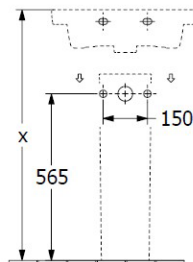

Additional Features

Required Product
32mm Waste

Recommended Products
K316-D Pop Up Waste Series

Additional Notes

- TitanCeram Slim Edge Basin with Offset Slot Overflow

Installation Instructions

* Supplied with 9961 Mounting set

Technical Specification

*Please visit argentaust.com.au/warranty to view the full warranty

Note: All dimensions are in millimetres and are subject to normal manufacturing variations. Always use the physical product measurements for cut-outs and rough-ins as the technical details shown may differ from the actual product. Use acetic cured silicone sealant. Do not use epoxy type adhesives. Clean with damp cloth. Do not use abrasive cleaners, liquids or pastes.