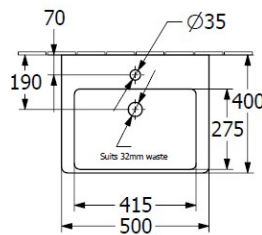

Additional Features

Required Product
32mm Waste

Recommended Products
K316-D Pop Up Waste Series

Additional Notes

- TitanCeram Slim Edge Basin with Offset Slot Overflow

Installation Instructions

* Supplied with 9961 Mounting set

Technical Specification

*Please visit argentaust.com.au/warranty to view the full warranty

Note: All dimensions are in millimetres and are subject to normal manufacturing variations. Always use the physical product measurements for cut-outs and rough-ins as the technical details shown may differ from the actual product. Use acetic cured silicone sealant. Do not use epoxy type adhesives. Clean with damp cloth. Do not use abrasive cleaners, liquids or pastes.