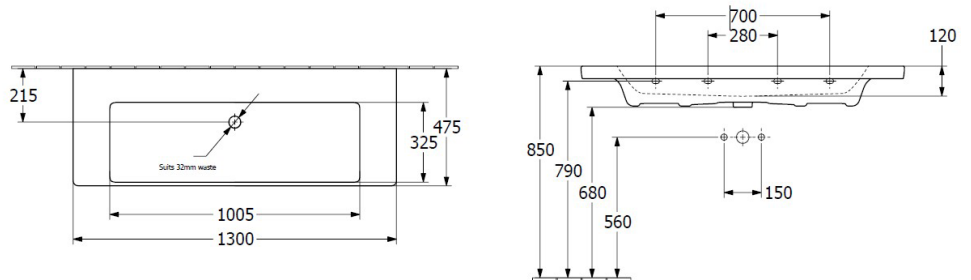

Subway 3.0 1300 Wall Basin

Product Image

Depicted with one tap hole

Product Details

| | |
|-----------------|-------------------|
| Code: | 4A70D301CB |
| Brand: | Villeroy & Boch |
| Range: | Subway 3.0 |
| Warranty: | 10 Years* |
| Product Width: | 1300 |
| Product Depth: | 475 |
| Product Height: | 45 |

Additional Features

Required Product
32mm Waste

Recommended Products
K316-D Pop Up Waste Series

Additional Notes

- TitanCeram Slim Edge Basin
- No Overflow
- No Taphole

Installation Instructions

* Supplied with 2 x 9961 Mounting set

Technical Specification

*Please visit argentaust.com.au/warranty to view the full warranty

Note: All dimensions are in millimetres and are subject to normal manufacturing variations. Always use the physical product measurements for cut-outs and rough-ins as the technical details shown may differ from the actual product. Use acetic cured silicone sealant. Do not use epoxy type adhesives. Clean with damp cloth. Do not use abrasive cleaners, liquids or pastes.