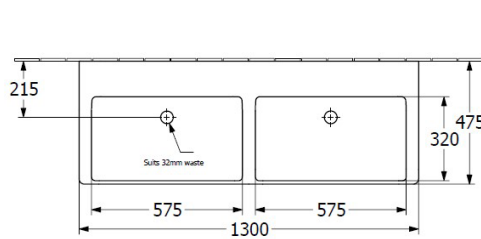

Additional Features

Required Product
32mm Waste

Recommended Products
K316-D Pop Up Waste Series, 2 required

Additional Notes

- TitanCeram Slim Edge Basin
- No Overflow
- 2 x 1 Tap hole

Installation Instructions

* Supplied with 2 x 9961 Mounting set

Technical Specification

*Please visit argentaust.com.au/warranty to view the full warranty

Note: All dimensions are in millimetres and are subject to normal manufacturing variations. Always use the physical product measurements for cut-outs and rough-ins as the technical details shown may differ from the actual product. Use acetic cured silicone sealant. Do not use epoxy type adhesives. Clean with damp cloth. Do not use abrasive cleaners, liquids or pastes.