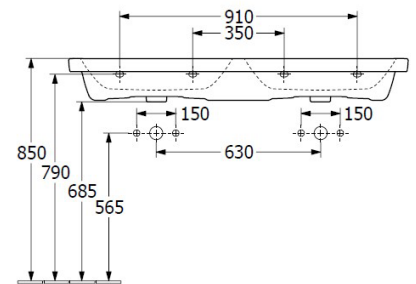

Additional Features

Required Product
32mm Waste

Recommended Products
K316-D Pop Up Waste Series, 2 required

Additional Notes

- TitanCeram Slim Edge Basin
- No Overflow
- 2 x 1 Tap hole

Installation Instructions

* Supplied with 2 x 9961 Mounting set

Technical Specification

*Please visit argentaust.com.au/warranty to view the full warranty

Note: All dimensions are in millimetres and are subject to normal manufacturing variations. Always use the physical product measurements for cut-outs and rough-ins as the technical details shown may differ from the actual product. Use acetic cured silicone sealant. Do not use epoxy type adhesives. Clean with damp cloth. Do not use abrasive cleaners, liquids or pastes.