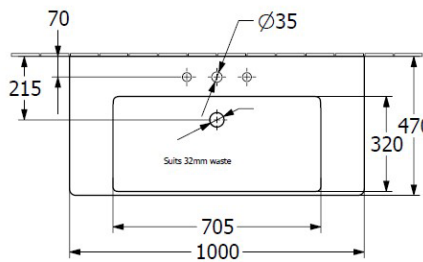

Technical Specification

*Please visit argentaust.com.au/warranty to view the full warranty

Note: All dimensions are in millimetres and are subject to normal manufacturing variations. Always use the physical product measurements for cut-outs and rough-ins as the technical details shown may differ from the actual product. Use acetic cured silicone sealant. Do not use epoxy type adhesives. Clean with damp cloth. Do not use abrasive cleaners, liquids or pastes.