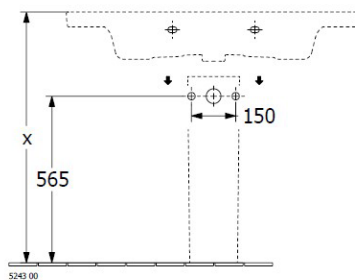

Technical Specification

*Please visit argentaust.com.au/warranty to view the full warranty

Note: All dimensions are in millimetres and are subject to normal manufacturing variations. Always use the physical product measurements for cut-outs and rough-ins as the technical details shown may differ from the actual product. Use acetic cured silicone sealant. Do not use epoxy type adhesives. Clean with damp cloth. Do not use abrasive cleaners, liquids or pastes.