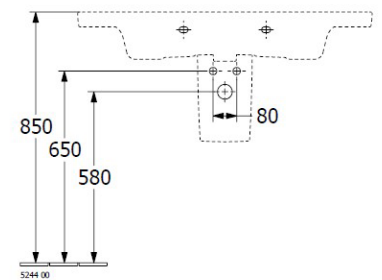

Technical Specification

*Please visit argentaust.com.au/warranty to view the full warranty

Note: All dimensions are in millimetres and are subject to normal manufacturing variations. Always use the physical product measurements for cut-outs and rough-ins as the technical details shown may differ from the actual product. Use acetic cured silicone sealant. Do not use epoxy type adhesives. Clean with damp cloth. Do not use abrasive cleaners, liquids or pastes.