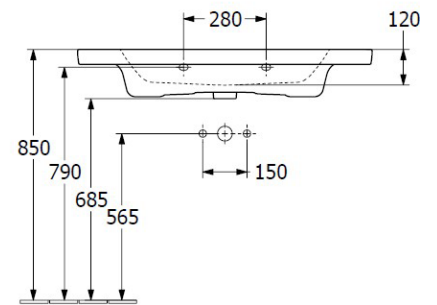

Technical Specification

*Please visit argentaust.com.au/warranty to view the full warranty

Note: All dimensions are in millimetres and are subject to normal manufacturing variations. Always use the physical product measurements for cut-outs and rough-ins as the technical details shown may differ from the actual product. Use acetic cured silicone sealant. Do not use epoxy type adhesives. Clean with damp cloth. Do not use abrasive cleaners, liquids or pastes.