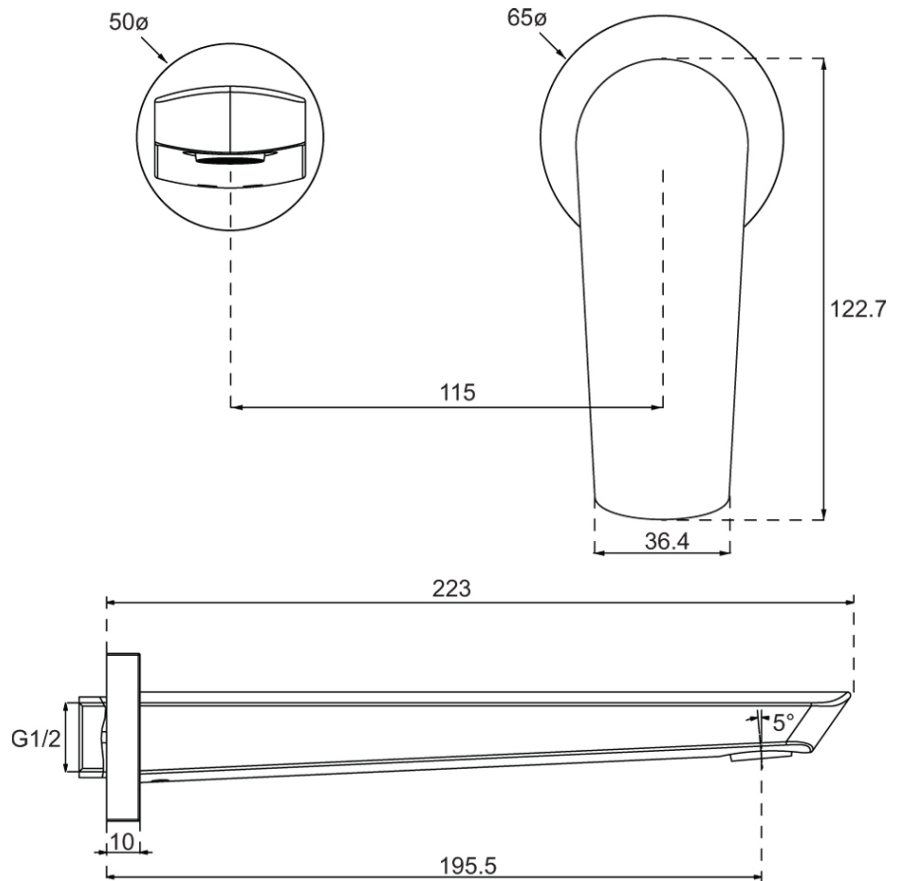

## Additional Features

**Required Product**  
 ColourChoice TVW0035161

**Recommended Products**

**Additional Notes**

- 115mm Centres
- 35mm Ceramic Cartridge
- Spout Can Be Positioned On The Left Hand Side Of The Mixer Only

## Technical Specification

*Note: All dimensions are in millimetres and are subject to normal manufacturing variations. Always use the physical product measurements for cut-outs and rough-ins as the technical details shown may differ from the actual product. Use acetic cured silicone sealant. Do not use epoxy type adhesives. Clean with damp cloth. Do not use abrasive cleaners, liquids or pastes.*