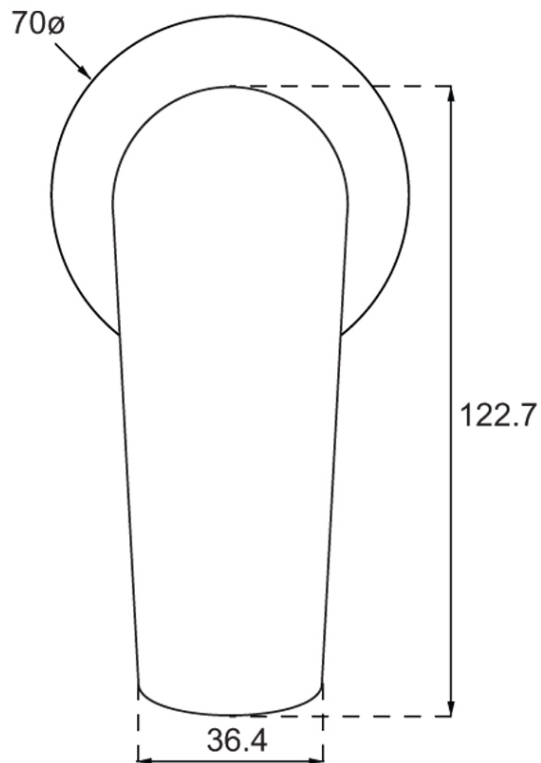

Stratos Shower Mixer Trim

Product Image

Product Details

| | |
|-----------|-----------------|
| Brand: | Villeroy & Boch |
| Range: | Stratos |
| Warranty: | 15 Years* |
| WELS: | N/A |

Additional Features

Required Product

ColourChoice TVS0033161

Recommended Products

Additional Notes

- 35mm Ceramic Cartridge
- Compact 70mm Plate

Installation Instructions

- * NOT COMPATIBLE WITH UNIVERSAL BODY
- * ONLY USE COLOURCHOICE BODY TVS0033161

Technical Specification

Note: All dimensions are in millimetres and are subject to normal manufacturing variations. Always use the physical product measurements for cut-outs and rough-ins as the technical details shown may differ from the actual product. Use acetic cured silicone sealant. Do not use epoxy type adhesives. Clean with damp cloth. Do not use abrasive cleaners, liquids or pastes.