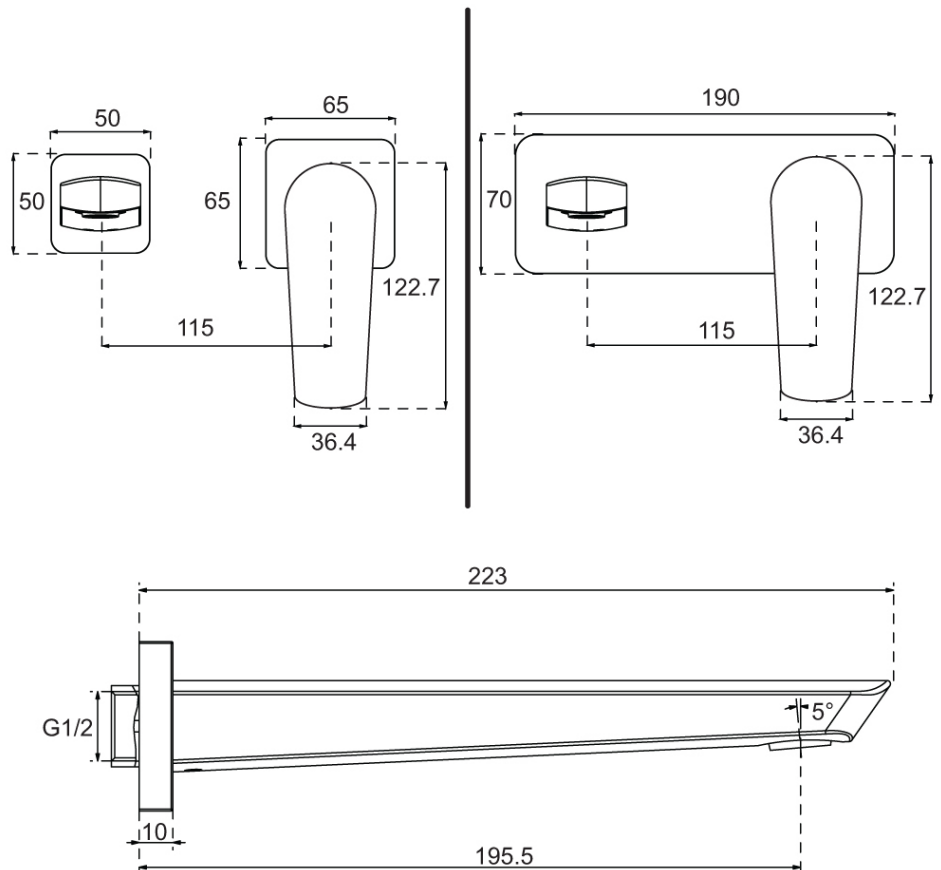

Stratos Rectangular Wall Mounted Basin Trim

Product Image

Product Details

Brand: Villeroy & Boch
 Range: Stratos
 Warranty: 15 Years*
 WELS: 6 Star 4.5 LPM, Reg #: T37257

Additional Features

Required Product

ColourChoice TVW0035161

Recommended Products

Additional Notes

- 115mm Centres
- 35mm Ceramic Cartridge
- Spout Can Be Positioned On The Left Hand Side Of The Mixer Only
- Supplied With Both Square & Rectangular Plates For User Choice

Installation Instructions

- * NOT COMPATIBLE WITH UNIVERSAL BODY
- * ONLY USE COLOURCHOICE BODY TVW0035161

Technical Specification

Note: All dimensions are in millimetres and are subject to normal manufacturing variations. Always use the physical product measurements for cut-outs and rough-ins as the technical details shown may differ from the actual product. Use acetic cured silicone sealant. Do not use epoxy type adhesives. Clean with damp cloth. Do not use abrasive cleaners, liquids or pastes.