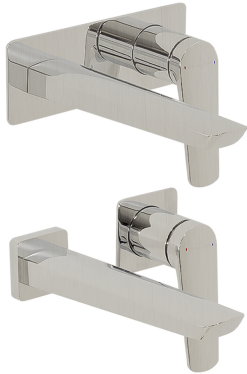

Stratos Rectangular Wall Mounted Basin Trim

Product Image

Product Details

Brand: Villeroy & Boch
 Range: Stratos
 Warranty: 15 Years*
 WELS: 6 Star 4.5 LPM, Reg #: T37257

Additional Features

Required Product

ColourChoice TVW0035161

Recommended Products

Additional Notes

- 115mm Centres
- 35mm Ceramic Cartridge
- Spout Can Be Positioned On The Left Hand Side Of The Mixer Only
- Supplied With Both Square & Rectangular Plates For User Choice