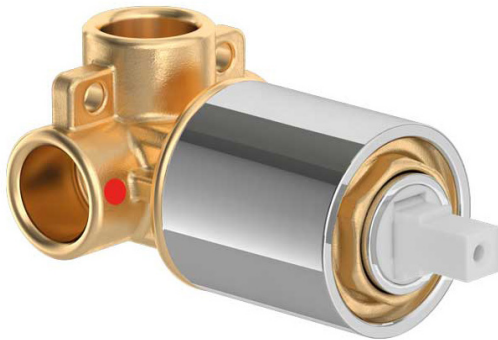

UNIVERSAL SHOWER MIXER BODY

Product Image

Technical Specification

Description

Universal Shower Mixer Body

TVS00036150061

Additional Information

- 35mm Ceramic Cartridge