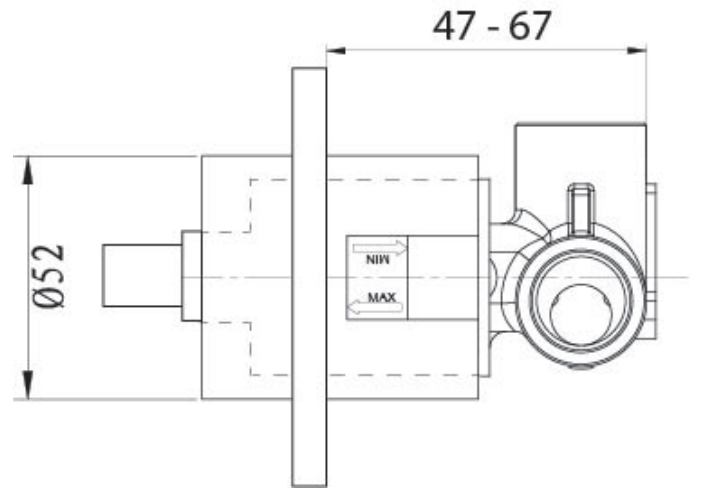

UNIVERSAL SHOWER MIXER BODY

Product Image

Technical Specification

Description

Universal Shower Mixer Body

TVS00036150061

Additional Information

- 35mm Ceramic Cartridge