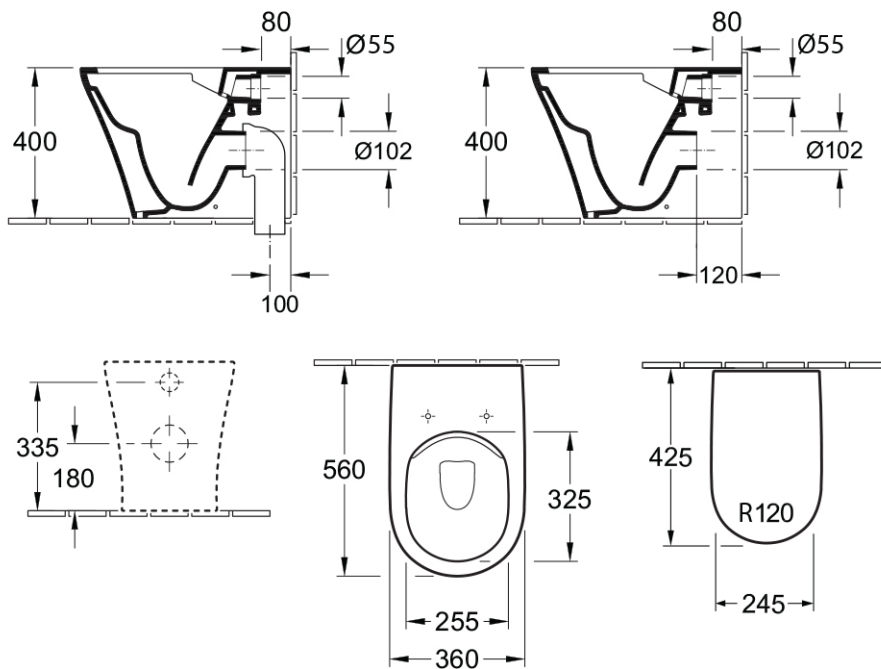

O.novo 2.0 Direct Flush Wall Faced Toilet

Product Image **Product Details**

SKU: 4624R1R1L4DB
Brand: Villeroy & Boch
Range: O.novo 2.0
Warranty: 5 Years
Product Width: N/A
Product Depth: N/A
WELS: 4 Star 3.5 LPM, Reg #: L06372

Technical Specification

Note: All dimensions are in millimetres and are subject to normal manufacturing variations. Always use the physical product measurements for cut-outs and rough-ins as the technical details shown may differ from the actual product. Use acetic cured silicone sealant. Do not use epoxy type adhesives. Clean with damp cloth. Do not use abrasive cleaners, liquids or pastes.