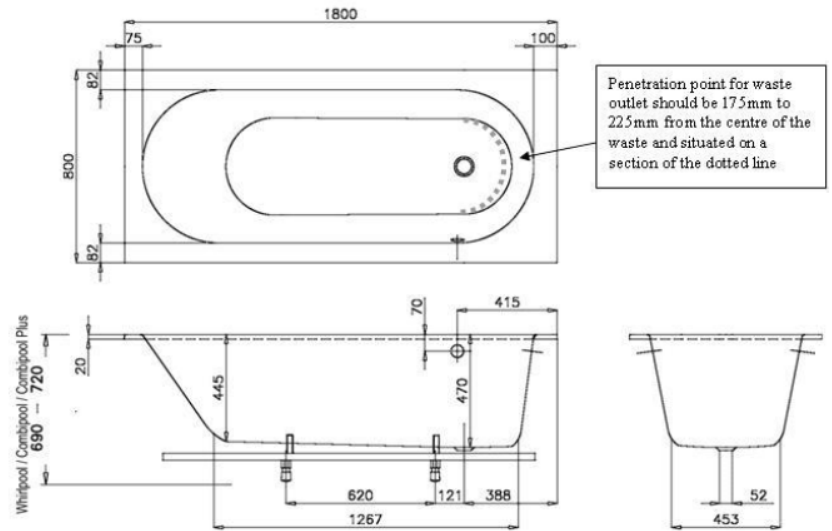

OBERON WHISPER BATHS

Product Image

Technical Specification

OPTIONAL FEATURES:

723330B
600000185B
UCCOM0673B

Integral Bath filler
Remote Control
LED Lights (2) Multi colour

Description

OBERON WHISPER BATHS 1800 X 800