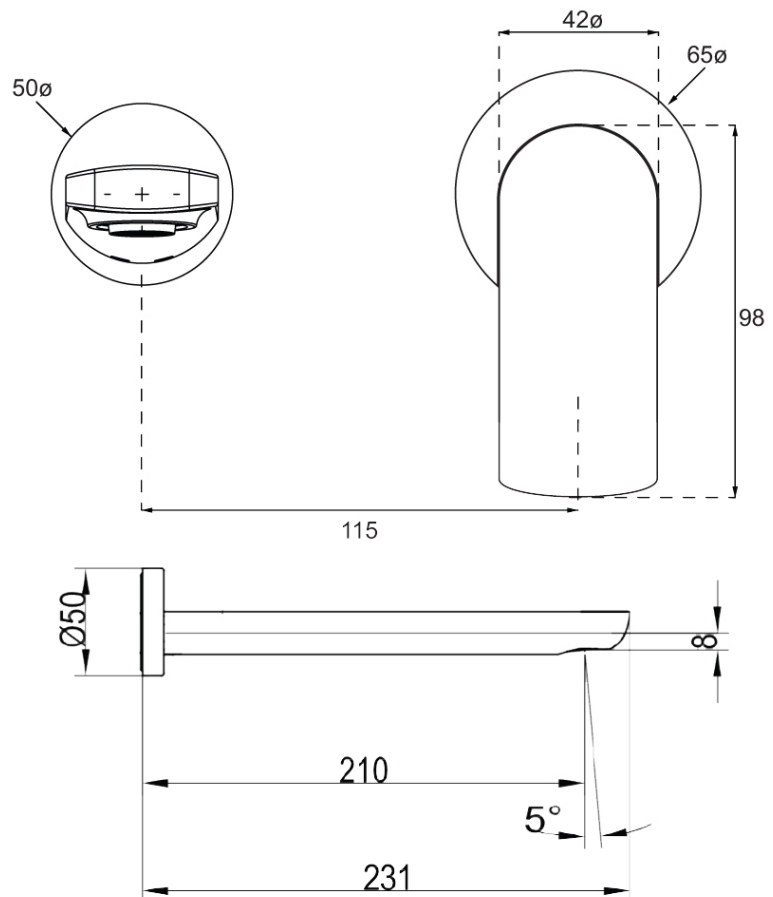

O.Novo Wall Mtd Basin Trim

Product Image

Product Details

Brand: Villeroy & Boch
 Range: O.Novo
 Warranty: 15 Years*
 WELS: 5 Star 5 LPM, Reg #: T29587 (V)

Additional Features

Required Product

ColourChoice TVW0035161

Recommended Products

Optional Rectangular Plate
 TVP0559561

Additional Notes

- 115mm Centres
- 35mm Ceramic Cartridge
- Spout Can Be Positioned On The Left Hand Side Of The Mixer Only

Installation Instructions

- * NOT COMPATIBLE WITH UNIVERSAL BODY
- * ONLY USE COLOURCHOICE BODY TVW0035161

Technical Specification

Note: All dimensions are in millimetres and are subject to normal manufacturing variations. Always use the physical product measurements for cut-outs and rough-ins as the technical details shown may differ from the actual product. Use acetic cured silicone sealant. Do not use epoxy type adhesives. Clean with damp cloth. Do not use abrasive cleaners, liquids or pastes.