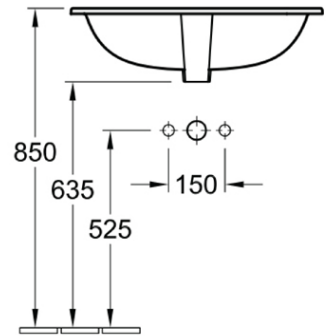

O.novo 600 Oval Under Counter Basin

No Tap Hole

Product Image

Product Details

Code:	41626001
Brand:	Villeroy & Boch
Range:	O.novo
Warranty:	10 Years#
Product Width:	600 mm
Product Depth:	350 mm
WELS:	N/A

Additional Features

Required Product

Recommended Products

K316-D PUW series

Additional Notes

- Water capacity to bottom of overflow - 12.1lt
- Basin cutout in stone should be 8-10mm smaller all round than the basin ID

Installation Instructions

- * Position logo visible at the back of the basin
- * No cut out should be attempted in the benchtop without having the basins

Technical Specification

Note: All dimensions are in millimetres and are subject to normal manufacturing variations. Always use the physical product measurements for cut-outs and rough-ins as the technical details shown may differ from the actual product. Use acetic cured silicone sealant. Do not use epoxy type adhesives. Clean with damp cloth. Do not use abrasive cleaners, liquids or pastes.