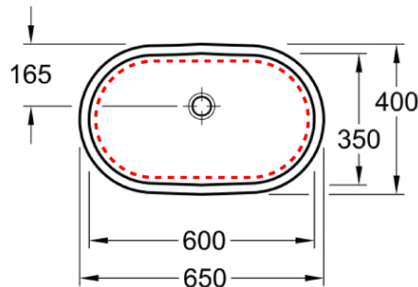

O.novo 600 Oval Under Counter Basin

No Tap Hole

Product Image

Product Details

Code:	41626001
Brand:	Villeroy & Boch
Range:	O.novo
Warranty:	10 Years#
Product Width:	600 mm
Product Depth:	350 mm
WELS:	N/A

Additional Features

Required Product

Recommended Products

K316-D PUW series

Additional Notes

- Water capacity to bottom of overflow - 12.1lt
- Basin cutout in stone should be 8-10mm smaller all round than the basin ID

Installation Instructions

- * Position logo visible at the back of the basin
- * No cut out should be attempted in the benchtop without having the basins

Technical Specification

Note: All dimensions are in millimetres and are subject to normal manufacturing variations. Always use the physical product measurements for cut-outs and rough-ins as the technical details shown may differ from the actual product. Use acetic cured silicone sealant. Do not use epoxy type adhesives. Clean with damp cloth. Do not use abrasive cleaners, liquids or pastes.