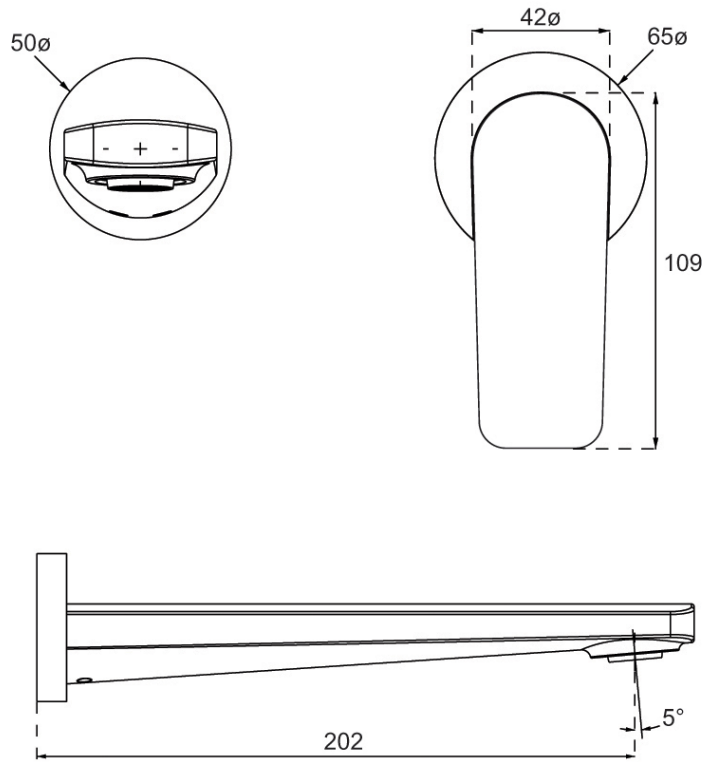

### Additional Notes

- 115mm Centres
- 35mm Ceramic Cartridge
- Spout Can Be Positioned On The Left Hand Side Of The Mixer Only

## Technical Specification

Note: All dimensions are in millimetres and are subject to normal manufacturing variations. Always use the physical product measurements for cut-outs and rough-ins as the technical details shown may differ from the actual product. Use acetic cured silicone sealant. Do not use epoxy type adhesives. Clean with damp cloth. Do not use abrasive cleaners, liquids or pastes.