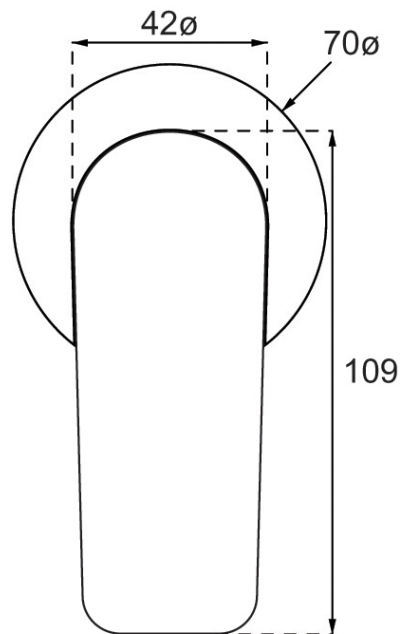

O.Novo Style Shower Mixer Trim

Product Image

Product Details

Brand:	Villeroy & Boch
Range:	O.Novo Style
Warranty:	15 Years*
WELS:	N/A

Additional Features

Required Product

ColourChoice TVS0033161

Recommended Products

Additional Notes

- 35mm Ceramic Cartridge
- Compact 70mm Plate

Installation Instructions

- * NOT COMPATIBLE WITH UNIVERSAL BODY
- * ONLY USE COLOURCHOICE BODY TVS0033161

Technical Specification

Note: All dimensions are in millimetres and are subject to normal manufacturing variations. Always use the physical product measurements for cut-outs and rough-ins as the technical details shown may differ from the actual product. Use acetic cured silicone sealant. Do not use epoxy type adhesives. Clean with damp cloth. Do not use abrasive cleaners, liquids or pastes.