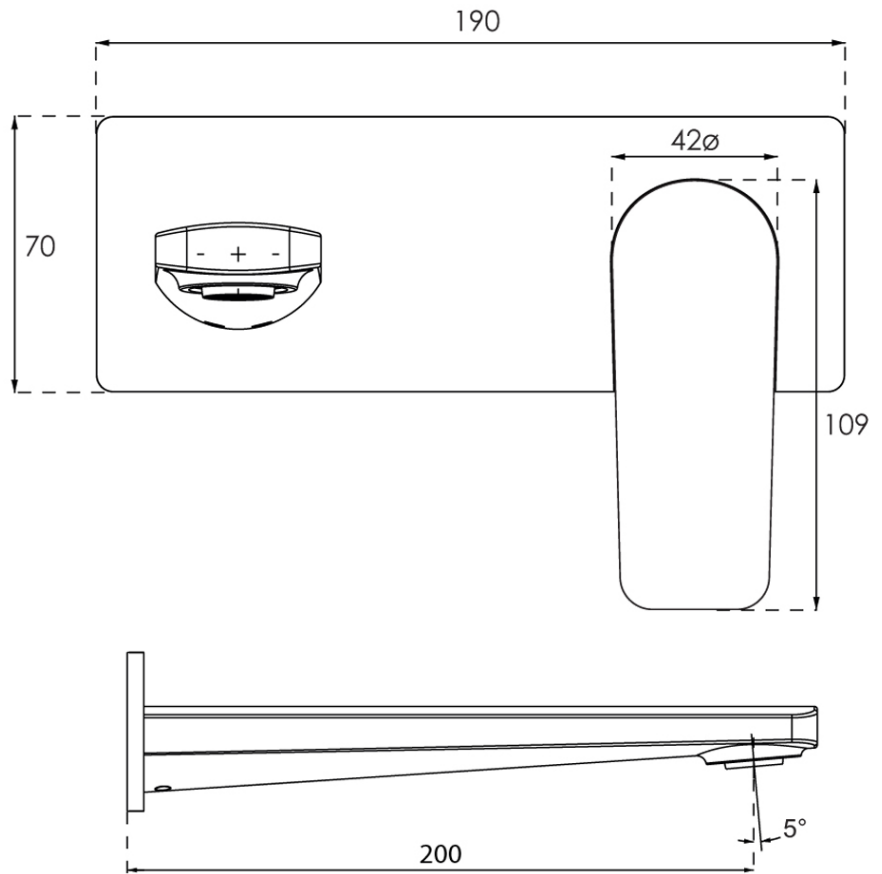

O.Novo Style Rectangular Wall Mounted Basin Mixer Trim

Product Image

Product Details

Brand: Villeroy & Boch
 Range: O.Novo Style
 Warranty: 15 Years*
 WELS: 5 Star 5 LPM, Reg #: T37268

Additional Features

Required Product

ColourChoice TVW0035161

Recommended Products

Additional Notes

- 115mm Centres
- 35mm Ceramic Cartridge
- Spout Can Be Positioned On The Left Hand Side Of The Mixer Only

Installation Instructions

- * NOT COMPATIBLE WITH UNIVERSAL BODY
- * ONLY USE COLOURCHOICE BODY TVW0035161

Technical Specification

Note: All dimensions are in millimetres and are subject to normal manufacturing variations. Always use the physical product measurements for cut-outs and rough-ins as the technical details shown may differ from the actual product. Use acetic cured silicone sealant. Do not use epoxy type adhesives. Clean with damp cloth. Do not use abrasive cleaners, liquids or pastes.