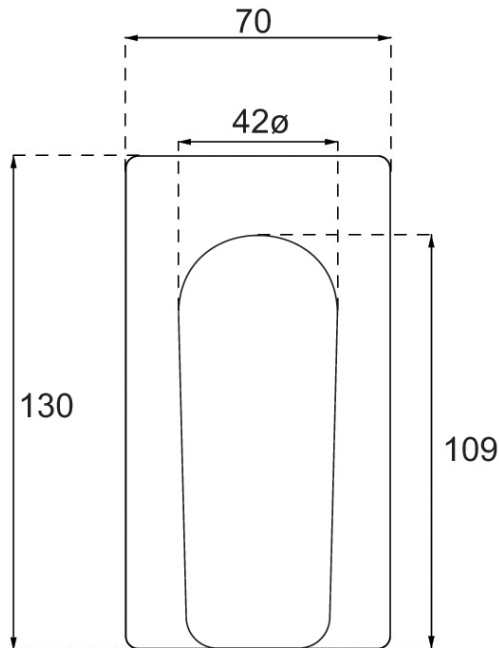

O.Novo Style Rectangular Shower Mixer Trim

Product Image

Product Details

Brand:	Villeroy & Boch
Range:	O.Novo Style
Warranty:	15 Years*
WELS:	N/A

Additional Features

Required Product

ColourChoice TVS0033161

Recommended Products

Additional Notes

- 35mm Ceramic Cartridge
- Compact rectangular plate

Installation Instructions

- * NOT COMPATIBLE WITH UNIVERSAL BODY
- * ONLY USE COLOURCHOICE BODY TVS0033161

Technical Specification

Note: All dimensions are in millimetres and are subject to normal manufacturing variations. Always use the physical product measurements for cut-outs and rough-ins as the technical details shown may differ from the actual product. Use acetic cured silicone sealant. Do not use epoxy type adhesives. Clean with damp cloth. Do not use abrasive cleaners, liquids or pastes.