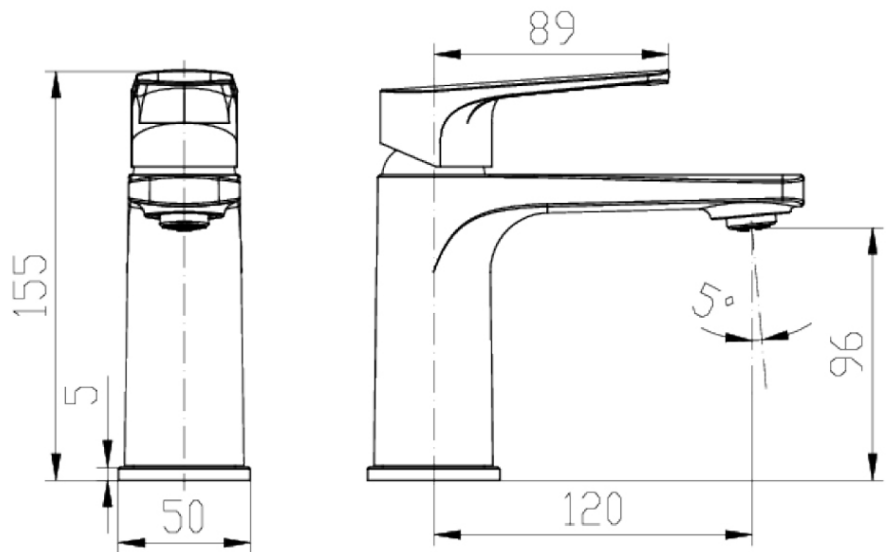

O.Novo Style Basin Mixer

Product Image

Product Details

Brand: Villeroy & Boch
 Range: O.Novo Style
 Warranty: 15 Years*
 WELS: 6 Star 4.5 LPM, Reg #: T37239

Additional Features

Technical Specification

Required Product

Recommended Products

Additional Notes

- 35mm Ceramic Cartridge

Note: All dimensions are in millimetres and are subject to normal manufacturing variations. Always use the physical product measurements for cut-outs and rough-ins as the technical details shown may differ from the actual product. Use acetic cured silicone sealant. Do not use epoxy type adhesives. Clean with damp cloth. Do not use abrasive cleaners, liquids or pastes.