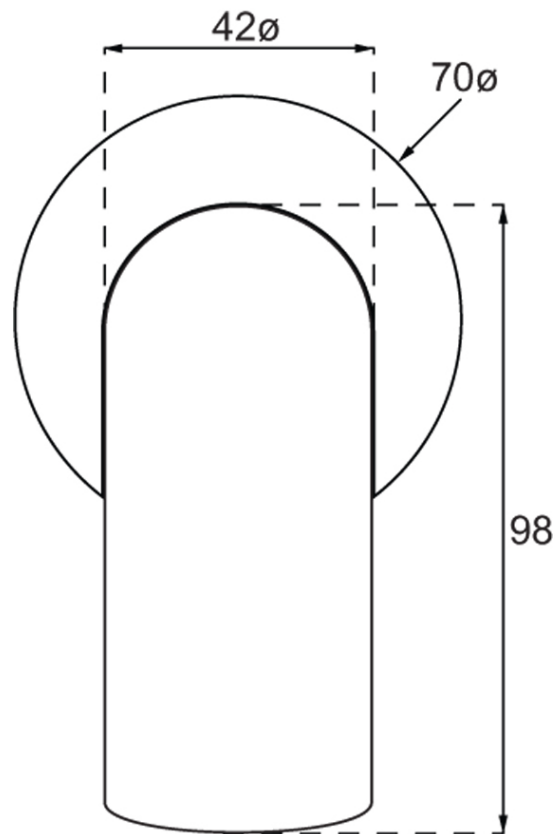

O.Novo Shower Mixer Trim

Product Image

Product Details

| | |
|-----------|-----------------|
| Brand: | Villeroy & Boch |
| Range: | O.Novo |
| Warranty: | 15 Years* |
| WELS: | N/A |

Additional Features

Required Product
ColourChoice TVS0033161

Recommended Products

Additional Notes

- 35mm Ceramic Cartridge
- Compact 70mm Plate

Installation Instructions

- * NOT COMPATIBLE WITH UNIVERSAL BODY
- * ONLY USE COLOURCHOICE BODY TVS0033161

Technical Specification

Note: All dimensions are in millimetres and are subject to normal manufacturing variations. Always use the physical product measurements for cut-outs and rough-ins as the technical details shown may differ from the actual product. Use acetic cured silicone sealant. Do not use epoxy type adhesives. Clean with damp cloth. Do not use abrasive cleaners, liquids or pastes.