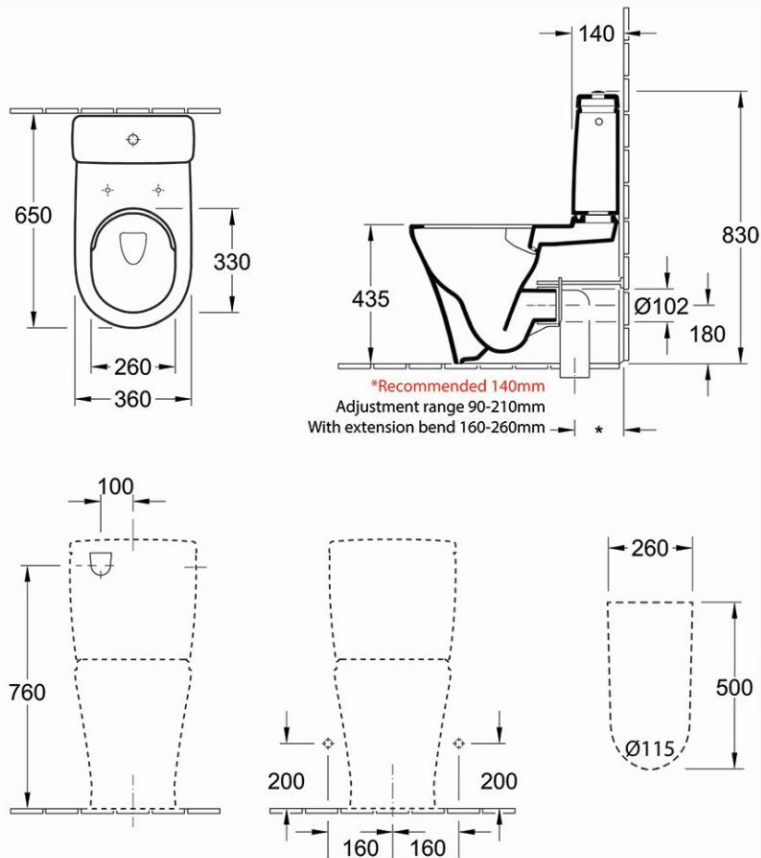

O.novo 2.0 DirectFlush BTW Toilet

S Trap

Product Image

Product Details

Code: 4606R101S4DB
Brand: Villeroy & Boch
Range: O.novo 2.0
Warranty: 10 Years*
Product Width: 360 mm
Product Depth: 660 mm
WELS: 4 Star 3.5 LPM, Reg #: L05394

Additional Features

Technical Specification

Required Product

Recommended Products
 Matching Villeroy & Boch Basin,
 Flush Button Options, 8L189968
 White, 8L189861 Chrome

Additional Notes

- HygienicFlush Technology
- Ambulant Compliant
- Soft Close seat

Installation Instructions

- * Rec set out 140mm
- * S trap set out 90 - 210mm
- * 160 - 260mm with Optional B8080 Vario

*Please visit argentaust.com.au/warranty to view the full warranty

Note: All dimensions are in millimetres and are subject to normal manufacturing variations. Always use the physical product measurements for cut-outs and rough-ins as the technical details shown may differ from the actual product. Use acetic cured silicone sealant. Do not use epoxy type adhesives. Clean with damp cloth. Do not use abrasive cleaners, liquids or pastes.