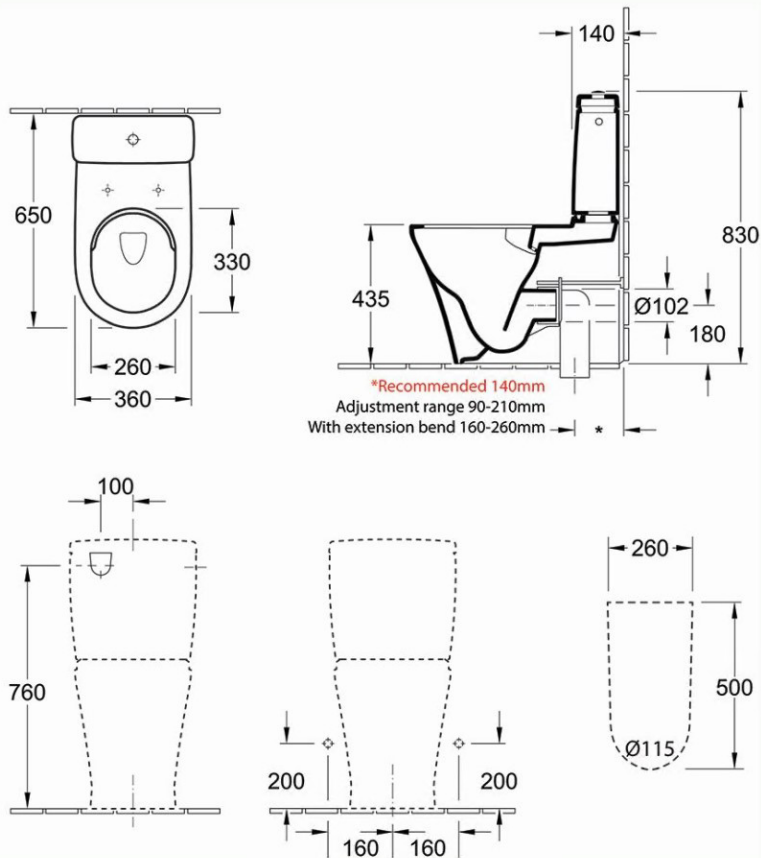

## Technical Specification

### Required Product

**Recommended Products**  
 Matching Villeroy & Boch Basin,  
 Flush Button Options, 8L189968  
 White, 8L189861 Chrome

### Installation Instructions

- \* Rec set out 140mm
- \* S trap set out 90 - 210mm
- \* 160 - 260mm with Optional B8080 Vario

\*Please visit [argentaust.com.au/warranty](http://argentaust.com.au/warranty) to view the full warranty

Note: All dimensions are in millimetres and are subject to normal manufacturing variations. Always use the physical product measurements for cut-outs and rough-ins as the technical details shown may differ from the actual product. Use acetic cured silicone sealant. Do not use epoxy type adhesives. Clean with damp cloth. Do not use abrasive cleaners, liquids or pastes.