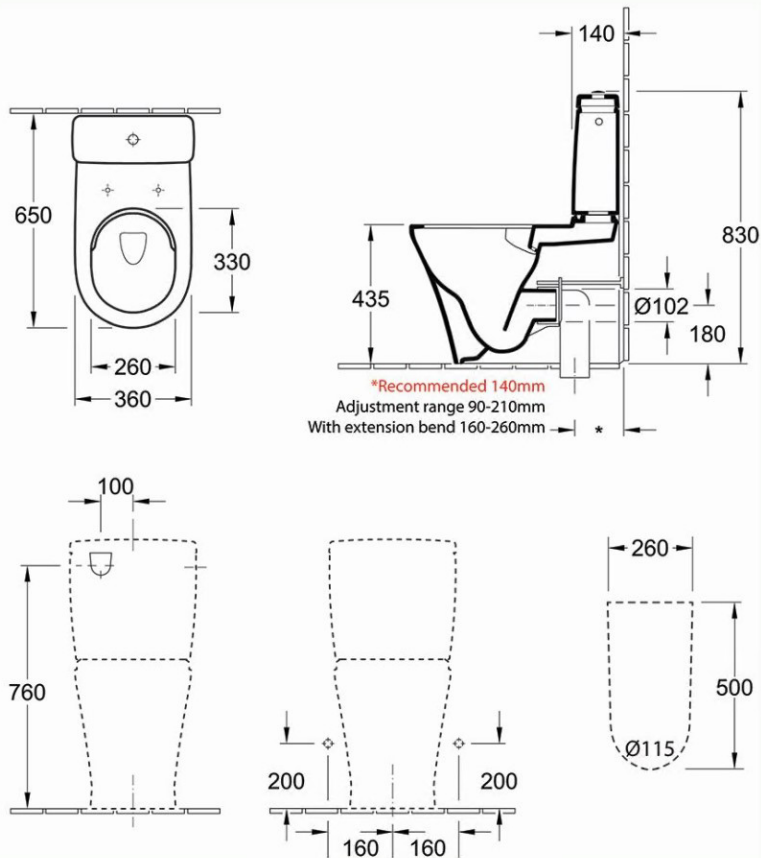

## Product Details

<b>Code:</b>	<b>4606R1R1L4DB</b>
Brand:	Villeroy & Boch
Range:	O.novo 2.0
Warranty:	10 Years*
Product Width:	360 mm
Product Depth:	660 mm
WELS:	4 Star 3.5 LPM, Reg #: L05394

### Recommended Products

Matching Villeroy & Boch Basin, Flush Button Options, 8L189968 White, 8L189861 Chrome

### Installation Instructions

- \* Rec set out 140mm
- \* S trap set out 90 - 210mm
- \* 160 - 260mm with Optional B8080 Vario

\*Please visit [argentaust.com.au/warranty](http://argentaust.com.au/warranty) to view the full warranty

Note: All dimensions are in millimetres and are subject to normal manufacturing variations. Always use the physical product measurements for cut-outs and rough-ins as the technical details shown may differ from the actual product. Use acetic cured silicone sealant. Do not use epoxy type adhesives. Clean with damp cloth. Do not use abrasive cleaners, liquids or pastes.