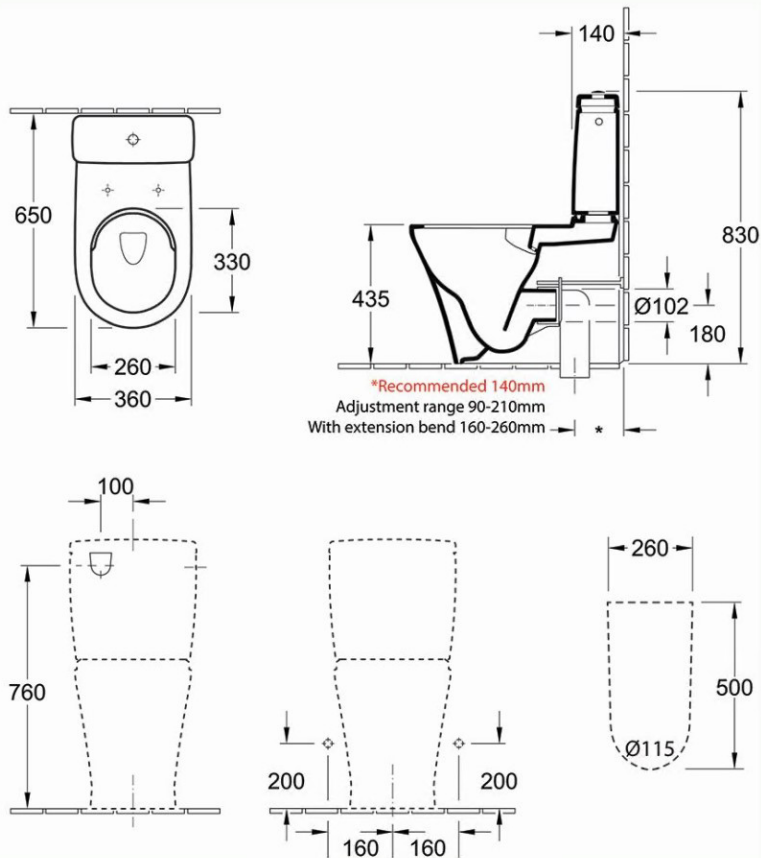

O.novo 2.0 DirectFlush BTW Toilet

S Trap | CeramicPlus

Product Image

Product Details

Code:	4606R1R1S4DB
Brand:	Villeroy & Boch
Range:	O.novo 2.0
Warranty:	10 Years*
Product Width:	360 mm
Product Depth:	660 mm
WELS:	4 Star 3.5 LPM, Reg #: L05394

Additional Features

Technical Specification

Required Product

Recommended Products

Matching Villeroy & Boch Basin, Flush Button Options, 8L189968 White, 8L189861 Chrome

Additional Notes

- HygienicFlush Technology
- CeramicPlus Easy Clean Finish
- Ambulant Compliant
- Soft Close seat

Installation Instructions

- * Rec set out 140mm
- * S trap set out 90 - 210mm
- * 160 - 260mm with Optional B8080 Vario

*Please visit argentaust.com.au/warranty to view the full warranty

Note: All dimensions are in millimetres and are subject to normal manufacturing variations. Always use the physical product measurements for cut-outs and rough-ins as the technical details shown may differ from the actual product. Use acetic cured silicone sealant. Do not use epoxy type adhesives. Clean with damp cloth. Do not use abrasive cleaners, liquids or pastes.