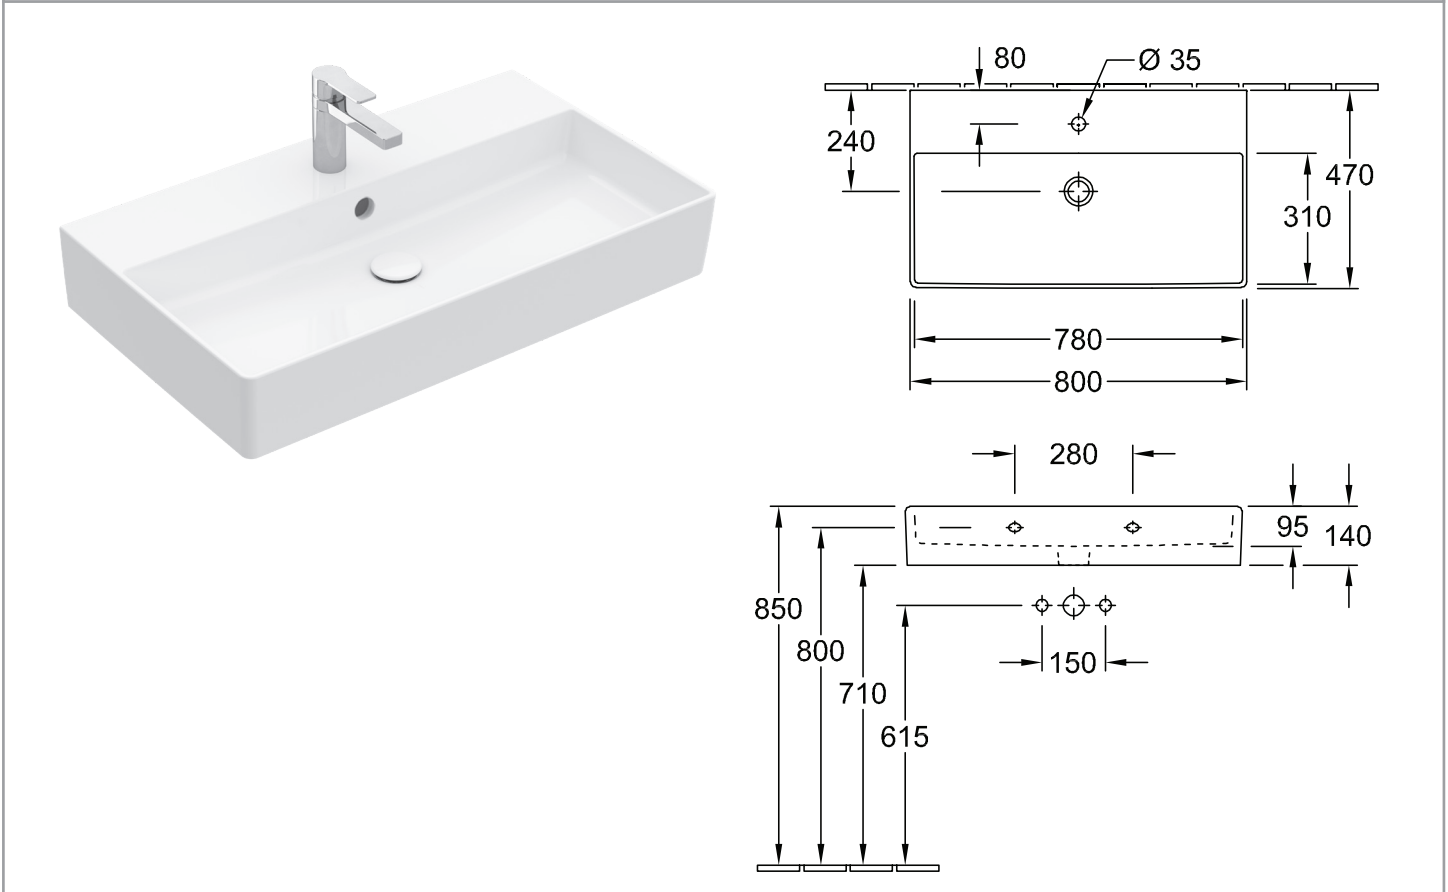

# MEMENTO 2.0 800 WALL BASIN

Product Image	Technical Specification
---------------	-------------------------

## Description

Memento 2.0 800 Wall Basin

**4A228001CB**      1 Tap Hole | Overflow

## Additional Information

- TitanCeram
  - Recommended waste K316-D
  - Optional Side Towel Rail 874942D7
- Titan  
Ceram**  
Villeroy & Boch