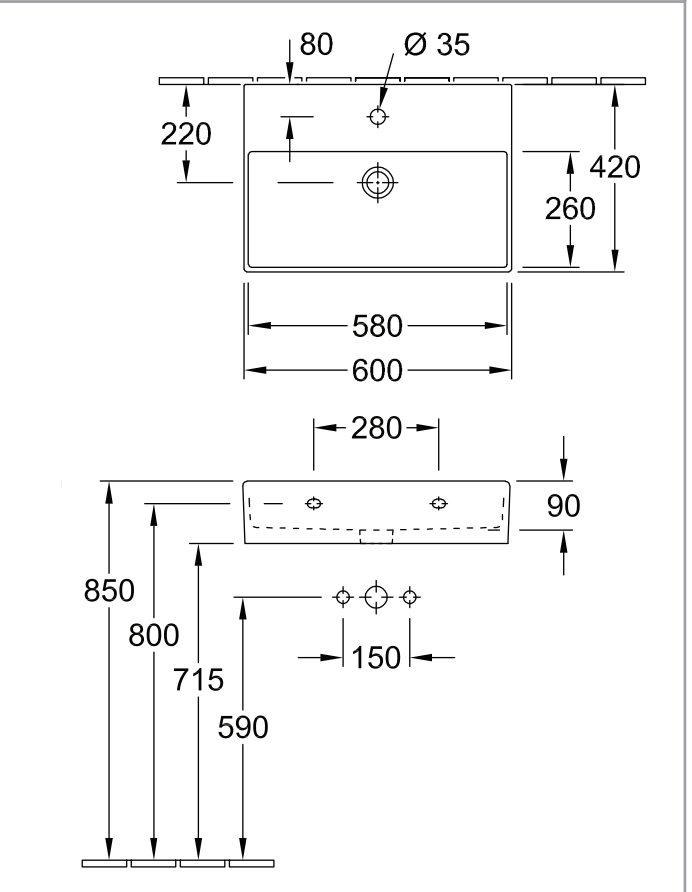

# MEMENTO 2.0 600 WALL BASIN

Product Image	Technical Specification
---------------	-------------------------

## Description

Memento 2.0 600 Wall Basin

**4A226001CB**      1 Tap Hole | Overflow

## Additional Information

- TitanCeram
  - Recommended waste K316-D
  - Optional Side Towel Rail 874937D7
- Titan  
Ceram**  
Villeroy & Boch