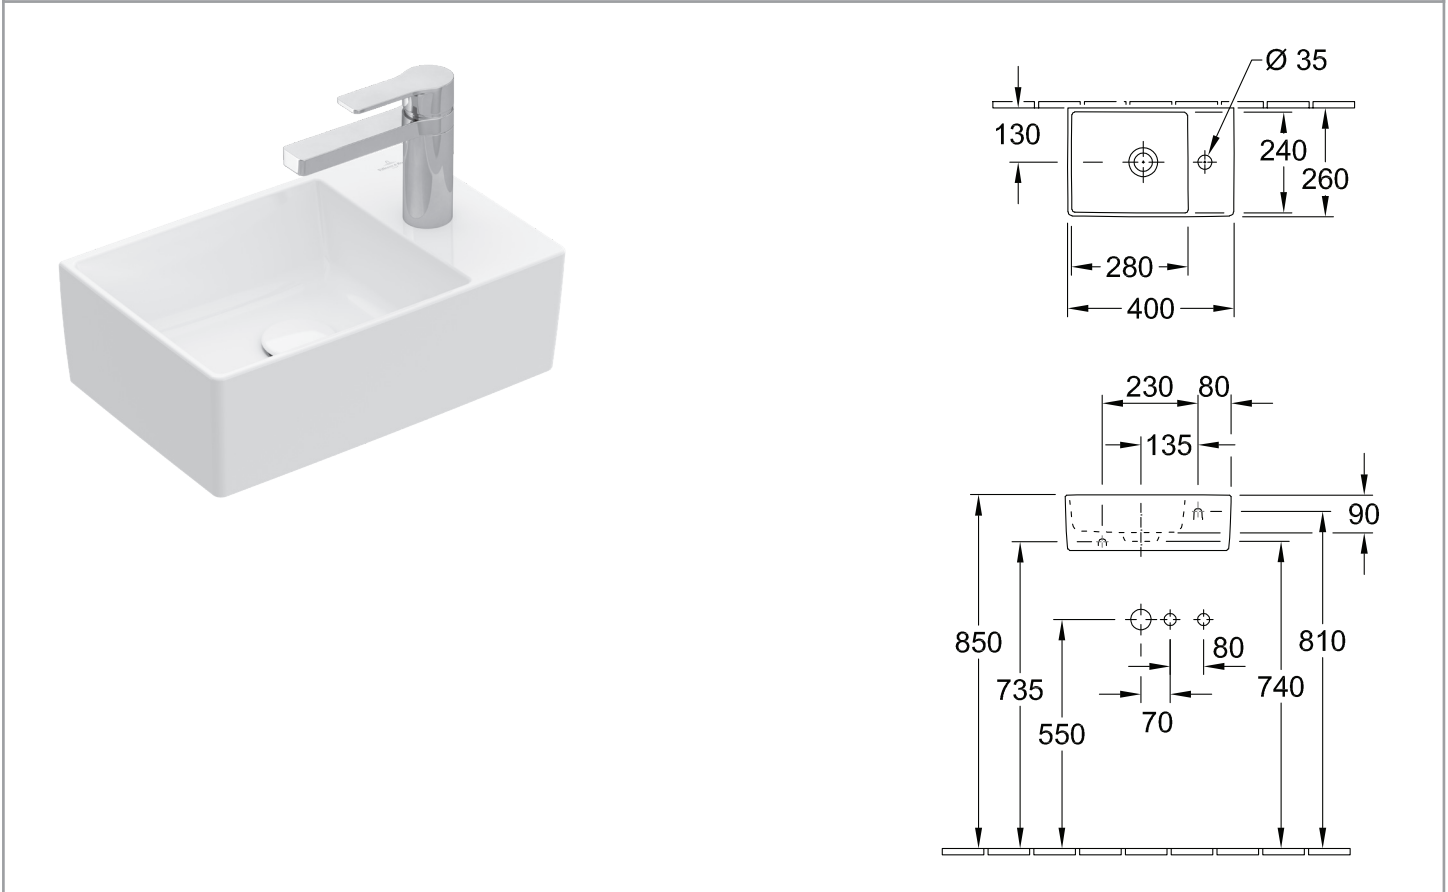

# MEMENTO 2.0 400 HAND WASH BASIN

Product Image	Technical Specification
---------------	-------------------------

## Description

Memento 2.0 400 Hand Wash Basin

**43234001B**                      1 Tap Hole | No Overflow

## Additional Information

- TitanCeram
  - Recommended waste K316-D
  - Optional Front Towel Rail 874934D7
- Titan  
Ceram**

Villeroy & Boch