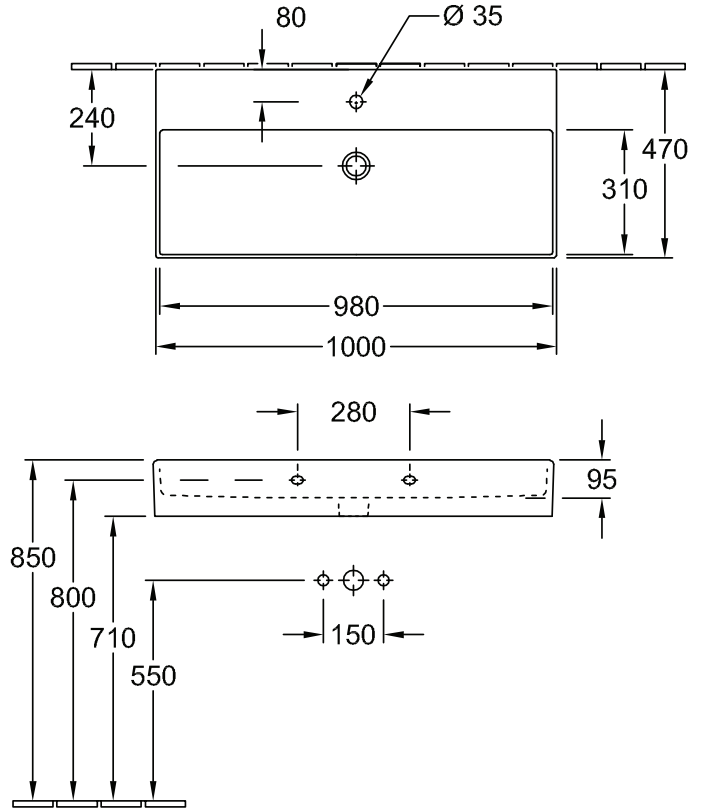

MEMENTO 2.0 1000 WALL BASIN

Product Image	Technical Specification
---------------	-------------------------

Description

Memento 2.0 1000 Wall Basin

4A22A501CB 1 Tap Hole | Overflow

Additional Information

- TitanCeram
- Recommended waste K316-D
- Optional Side Towel Rail 874942D7