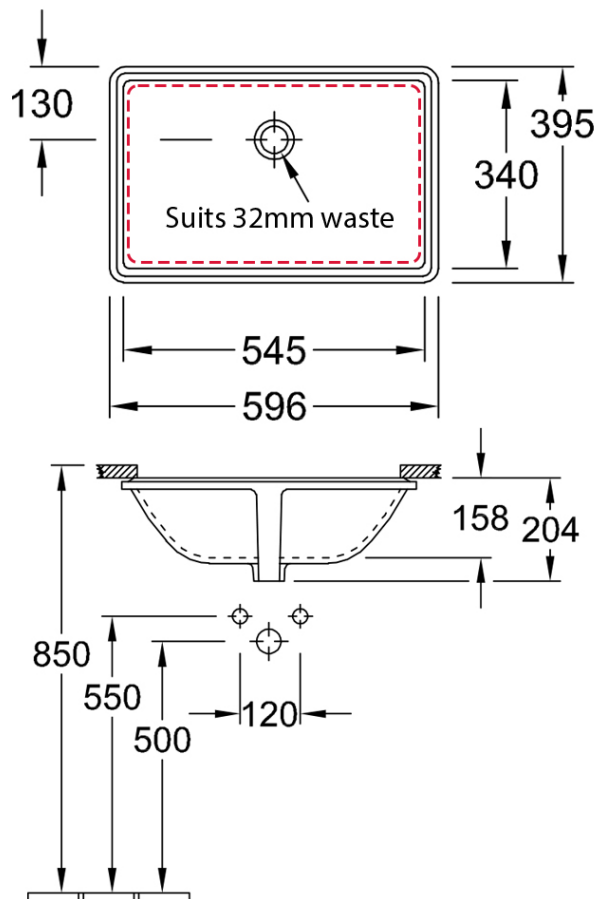

Lunea 545 Rectanular Under Counter Basin

No Tap Hole

Product Image

Product Details

Code:	51225301
Brand:	Villeroy & Boch
Range:	LUNEA
Warranty:	10 Years*
Product Width:	545 mm
Product Depth:	340 mm
WELS:	N/A

Additional Features

Required Product

32mm waste with overflow

Recommended Products

K316-D Series PU Waste

Additional Notes

- Water capacity to bottom of overflow 9.8L

Installation Instructions

- * Position V&B Logo at the back of the basin
- * No Cut out should be attempted without having the basin on hand

Technical Specification

Note: All dimensions are in millimetres and are subject to normal manufacturing variations. Always use the physical product measurements for cut-outs and rough-ins as the technical details shown may differ from the actual product. Use acetic cured silicone sealant. Do not use epoxy type adhesives. Clean with damp cloth. Do not use abrasive cleaners, liquids or pastes.