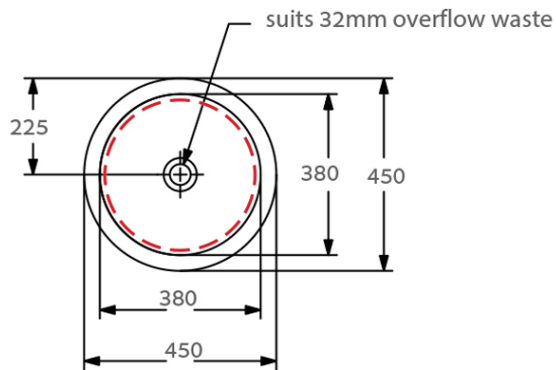

Loop Slim 380 Round UC Basin NTH

Product Image

Product Details

| | |
|----------------|-----------------|
| Code: | 4A520001 |
| Brand: | Villeroy & Boch |
| Range: | Loop Slim |
| Warranty: | 10 Years* |
| Product Width: | 380 mm |
| Product Depth: | 380 mm |
| WELS: | N/A |

Additional Features

Required Product
32mm Overflow Waste

Recommended Products
K316-D PUW Series

Additional Notes

- Water capacity to bottom of overflow - 5.2lt
- Basin cutout in stone should be 8-10mm smaller all round than the basin ID

Installation Instructions

* Position logo visible at the back of the basin & overflow at the front

Technical Specification

Height based on 20mm stone top

Note: All dimensions are in millimetres and are subject to normal manufacturing variations. Always use the physical product measurements for cut-outs and rough-ins as the technical details shown may differ from the actual product. Use acetic cured silicone sealant. Do not use epoxy type adhesives. Clean with damp cloth. Do not use abrasive cleaners, liquids or pastes.