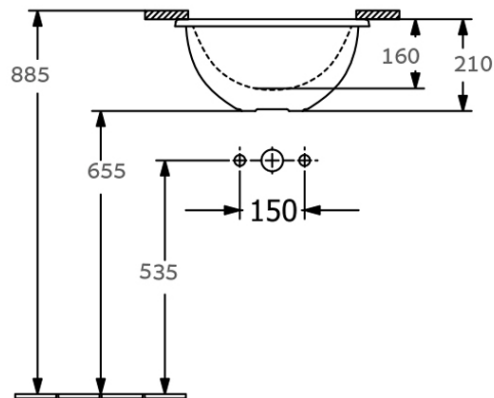

Loop Slim 380 Round UC Basin NTH

Product Image

Product Details

| | |
|----------------|-----------------|
| Code: | 4A520001 |
| Brand: | Villeroy & Boch |
| Range: | Loop Slim |
| Warranty: | 10 Years* |
| Product Width: | 380 mm |
| Product Depth: | 380 mm |
| WELS: | N/A |

Additional Features

Required Product
32mm Overflow Waste

Recommended Products
K316-D PUW Series

Additional Notes

- Water capacity to bottom of overflow - 5.2lt
- Basin cutout in stone should be 8-10mm smaller all round than the basin ID

Installation Instructions

* Position logo visible at the back of the basin & overflow at the front

Technical Specification

Height based on 20mm stone top

Note: All dimensions are in millimetres and are subject to normal manufacturing variations. Always use the physical product measurements for cut-outs and rough-ins as the technical details shown may differ from the actual product. Use acetic cured silicone sealant. Do not use epoxy type adhesives. Clean with damp cloth. Do not use abrasive cleaners, liquids or pastes.