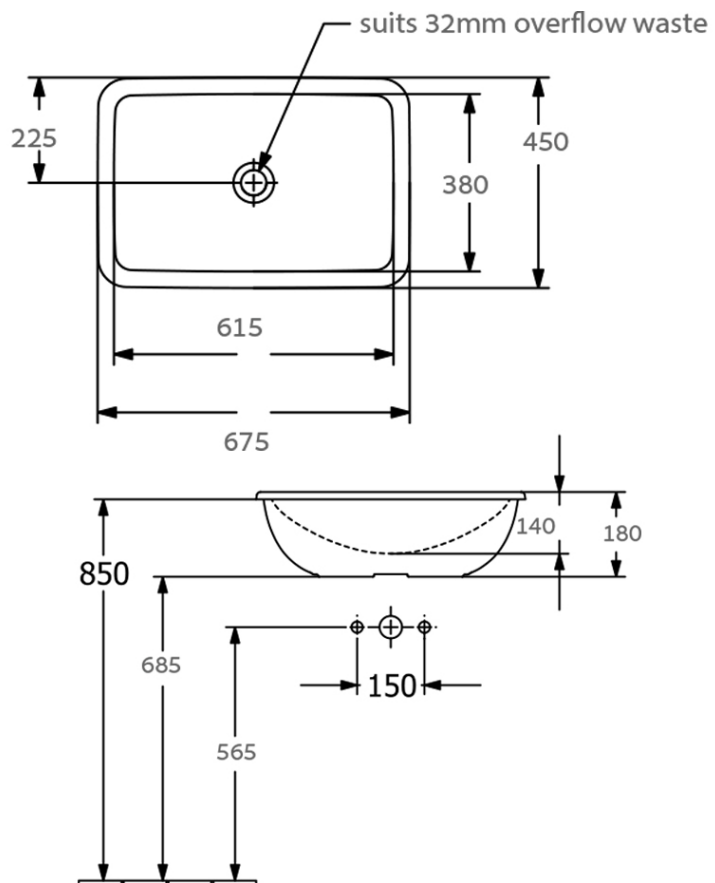

Loop Slim 675 Rect DI Basin NTH

Product Image

Product Details

Code:	4A660001
Brand:	Villeroy & Boch
Range:	Loop Slim
Warranty:	10 Years*
Product Width:	675 mm
Product Depth:	450 mm
WELS:	N/A

Additional Features

Required Product
32mm Overflow Waste

Recommended Products
K316-D PUW Series

Additional Notes

- Water capacity to bottom of overflow - 6.3lt

Installation Instructions

- * Position logo visible at the back of the basin
- * Slot overflow at the front

Technical Specification

Note: All dimensions are in millimetres and are subject to normal manufacturing variations. Always use the physical product measurements for cut-outs and rough-ins as the technical details shown may differ from the actual product. Use acetic cured silicone sealant. Do not use epoxy type adhesives. Clean with damp cloth. Do not use abrasive cleaners, liquids or pastes.